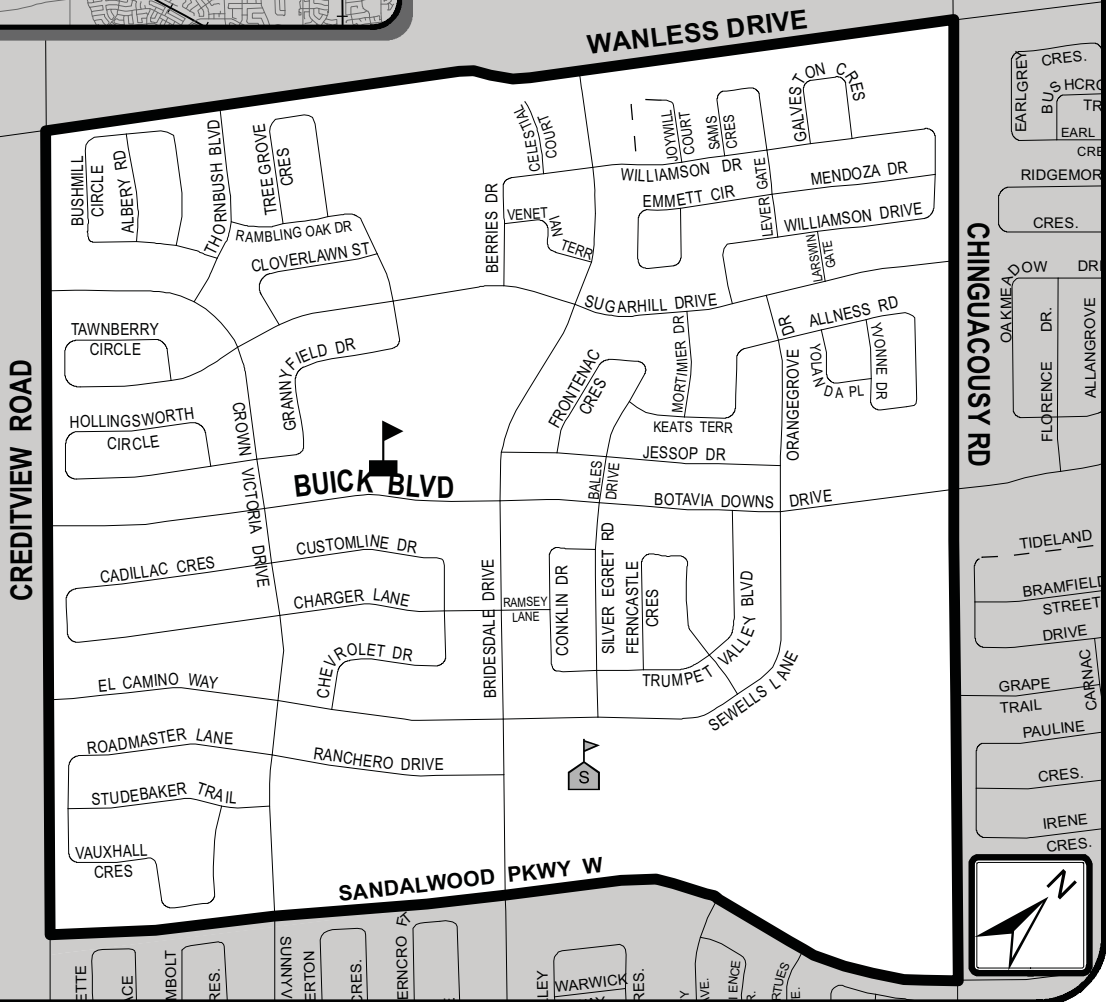

St. Aidan Rural Boundary

Secondary School:
St. Edmund Campion SS 

Extended French:
St. Anne
Cardinal Leger SS

 **ST. AIDAN CATHOLIC**
34 Buick Boulevard
Brampton, ON L7A 3B9
905-840-3042

School Information:
Full Day Kindergarten