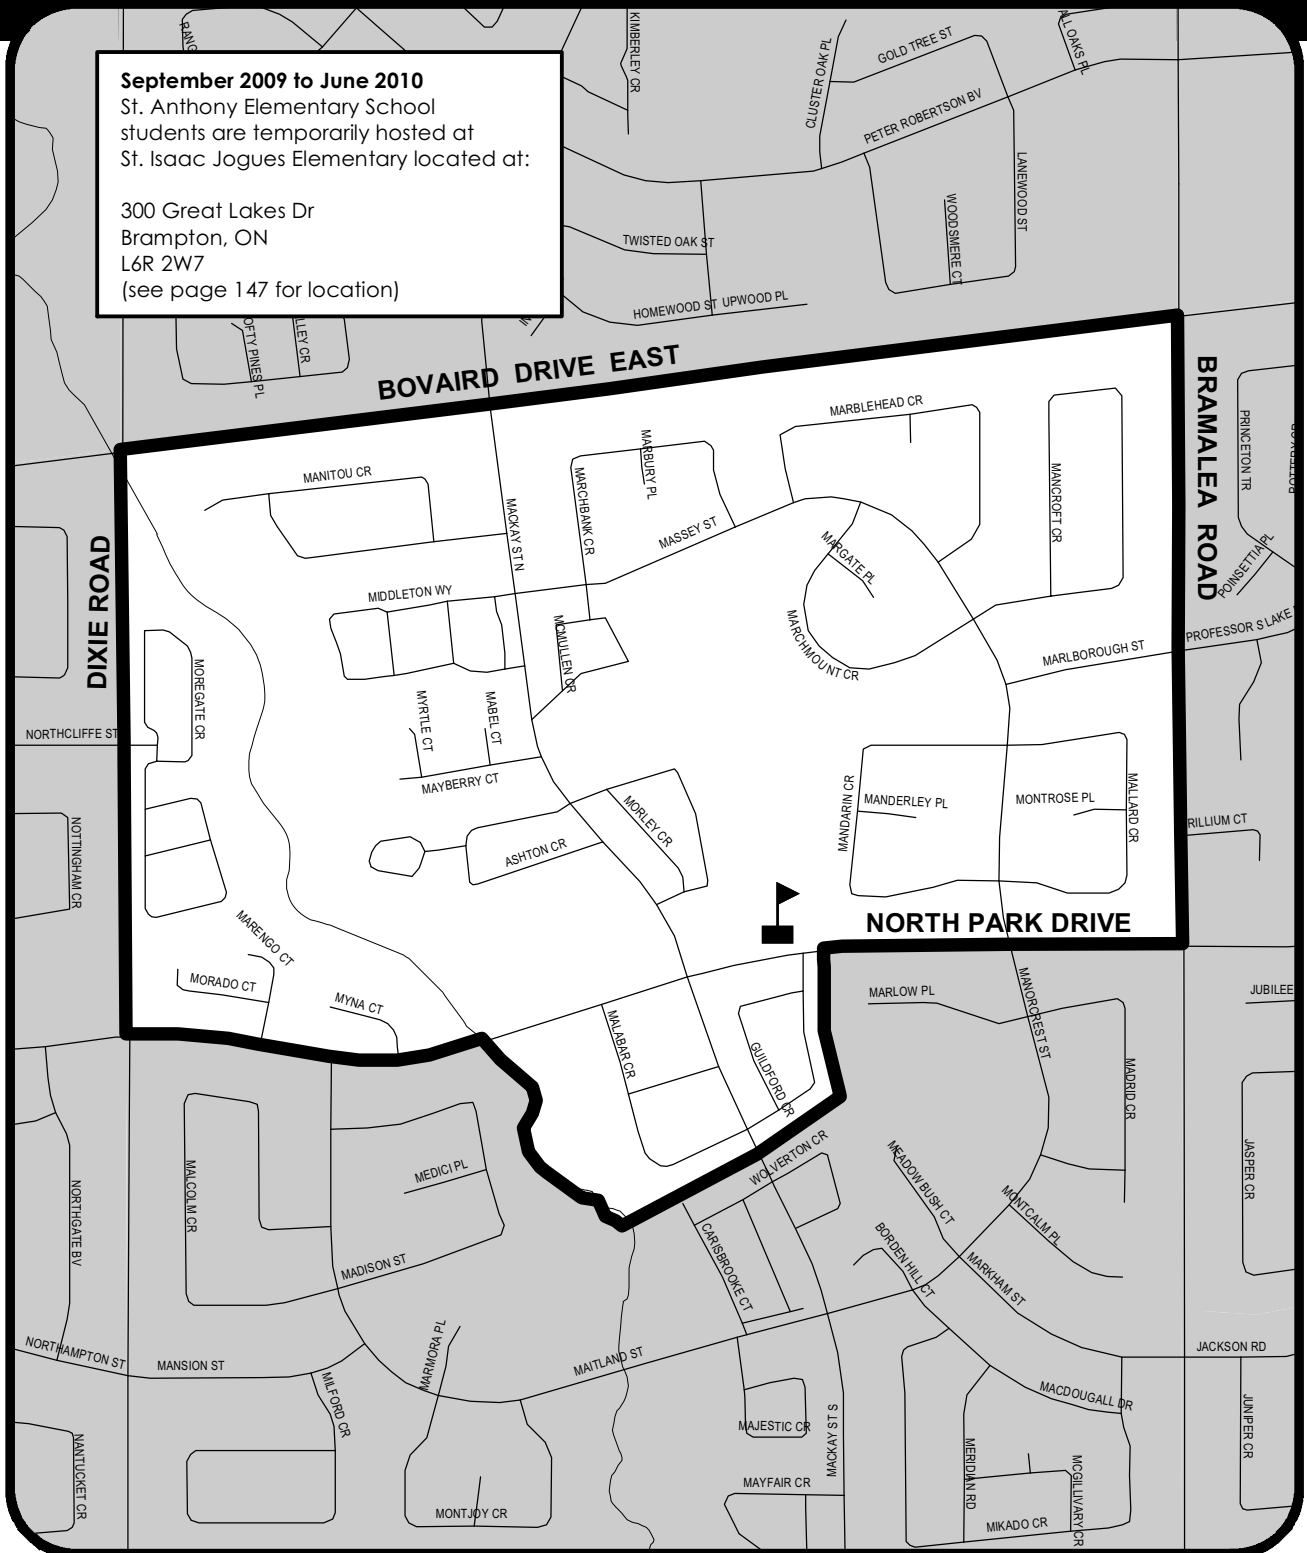

September 2009 to June 2010
 St. Anthony Elementary School
 students are temporarily hosted at
 St. Isaac Jogues Elementary located at:

 300 Great Lakes Dr
 Brampton, ON
 L6R 2W7
 (see page 147 for location)

Secondary School:
 St. Thomas Aquinas SS

Extended French:
 St. Jean Brebeuf
 St. Thomas Aquinas SS

 **ST. ANTHONY**
 950 North Park Drive
 Brampton, ON L6S 3L5
 905-792-2282

Grades JK-8