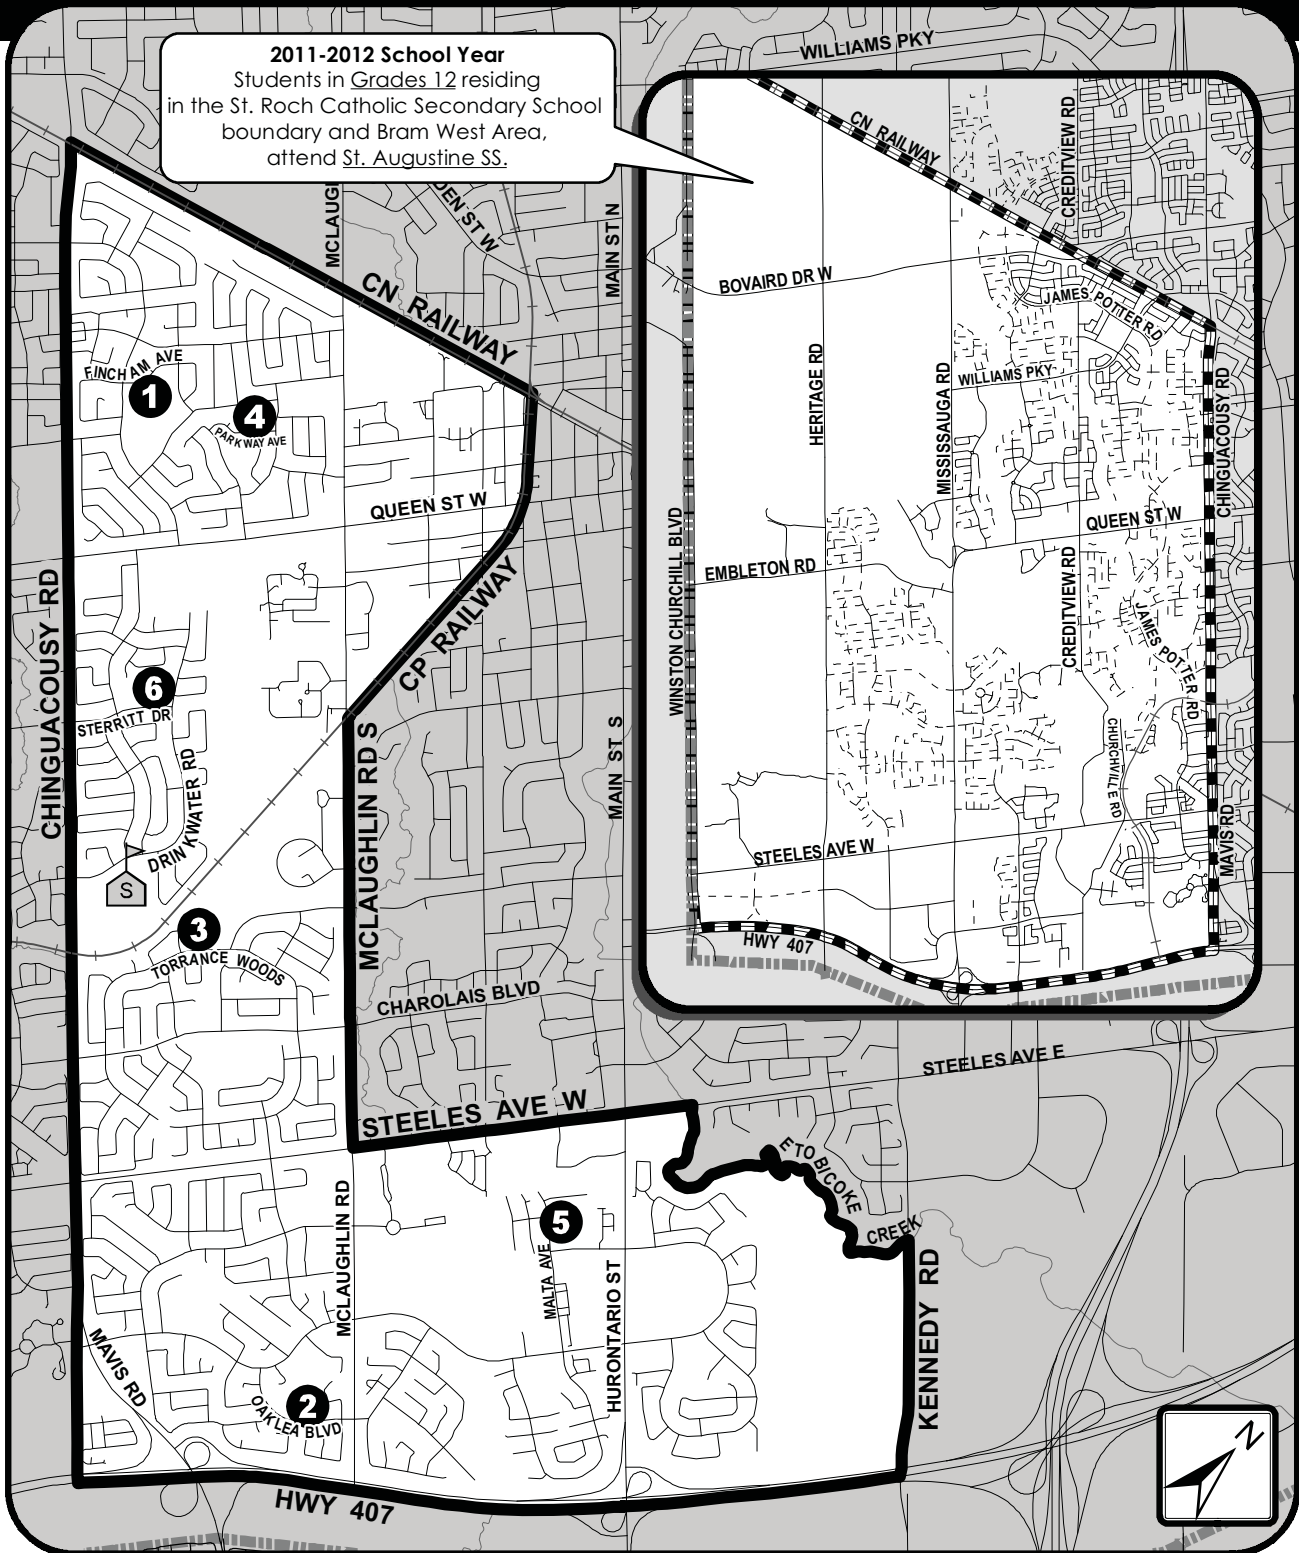

2011-2012 School Year
Students in Grades 12 residing in the St. Roch Catholic Secondary School boundary and Bram West Area, attend St. Augustine SS.

Feeder Schools:

1. Our Lady of Peace
2. Pauline Vanier Catholic
3. St. Brigid
4. St. Joseph (Brampton)
5. St. Kevin
6. St. Monica

Extended French:

St. Monica
Cardinal Leger SS

ST. AUGUSTINE SS

27 Drinkwater Road
Brampton, ON L6Y 4T6
905-450-9993

School Information:

Child Care Centre

Grades 9-12