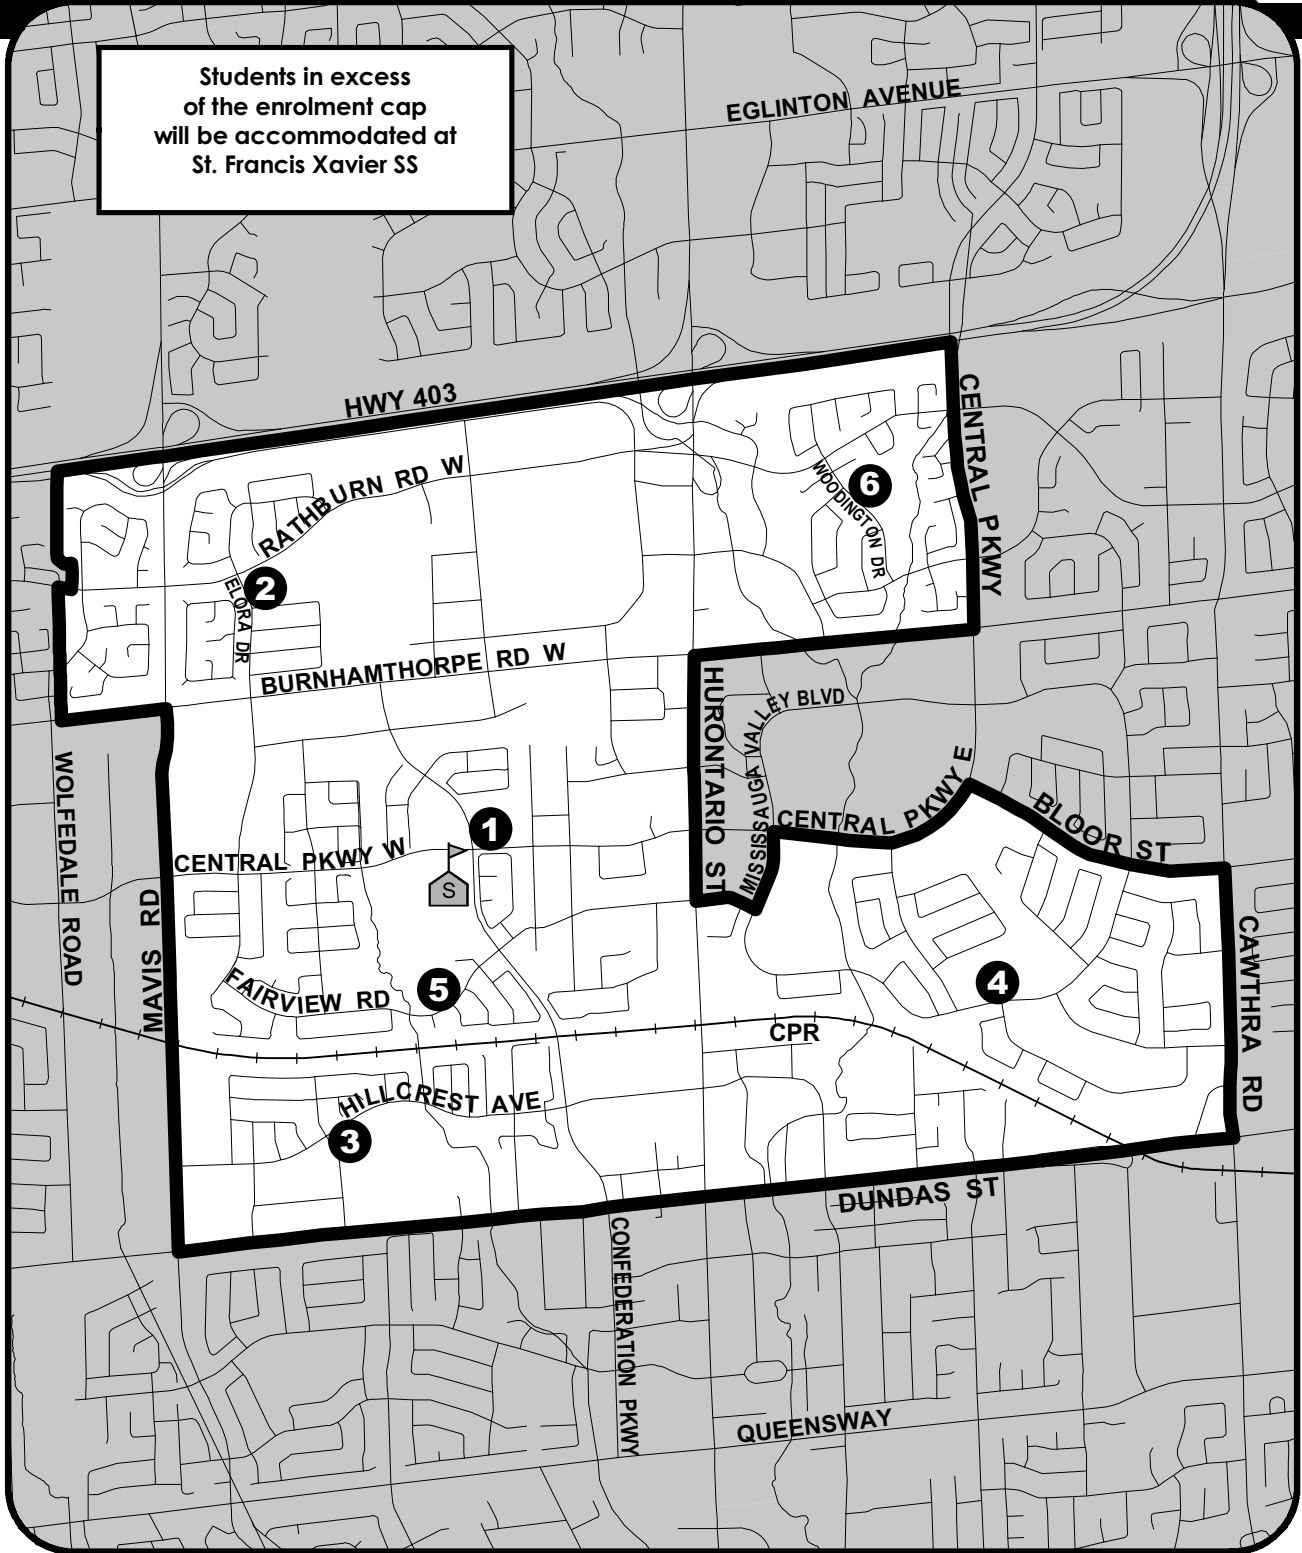

Students in excess of the enrolment cap will be accommodated at St. Francis Xavier SS

Feeder Schools:

- 1. Bishop Scalabrini
- 2. Corpus Christi
- 3. Father Daniel Zanon
- 4. Metropolitan Andrei
- 5. St. Philip
- 6. Sts. Peter And Paul

FATHER MICHAEL GOETZ SS
 330 Central Parkway West
 Mississauga, ON L5B 3K6
 905-277-0326

Extended French:

Philip Pocock Catholic SS

Grades 9-12