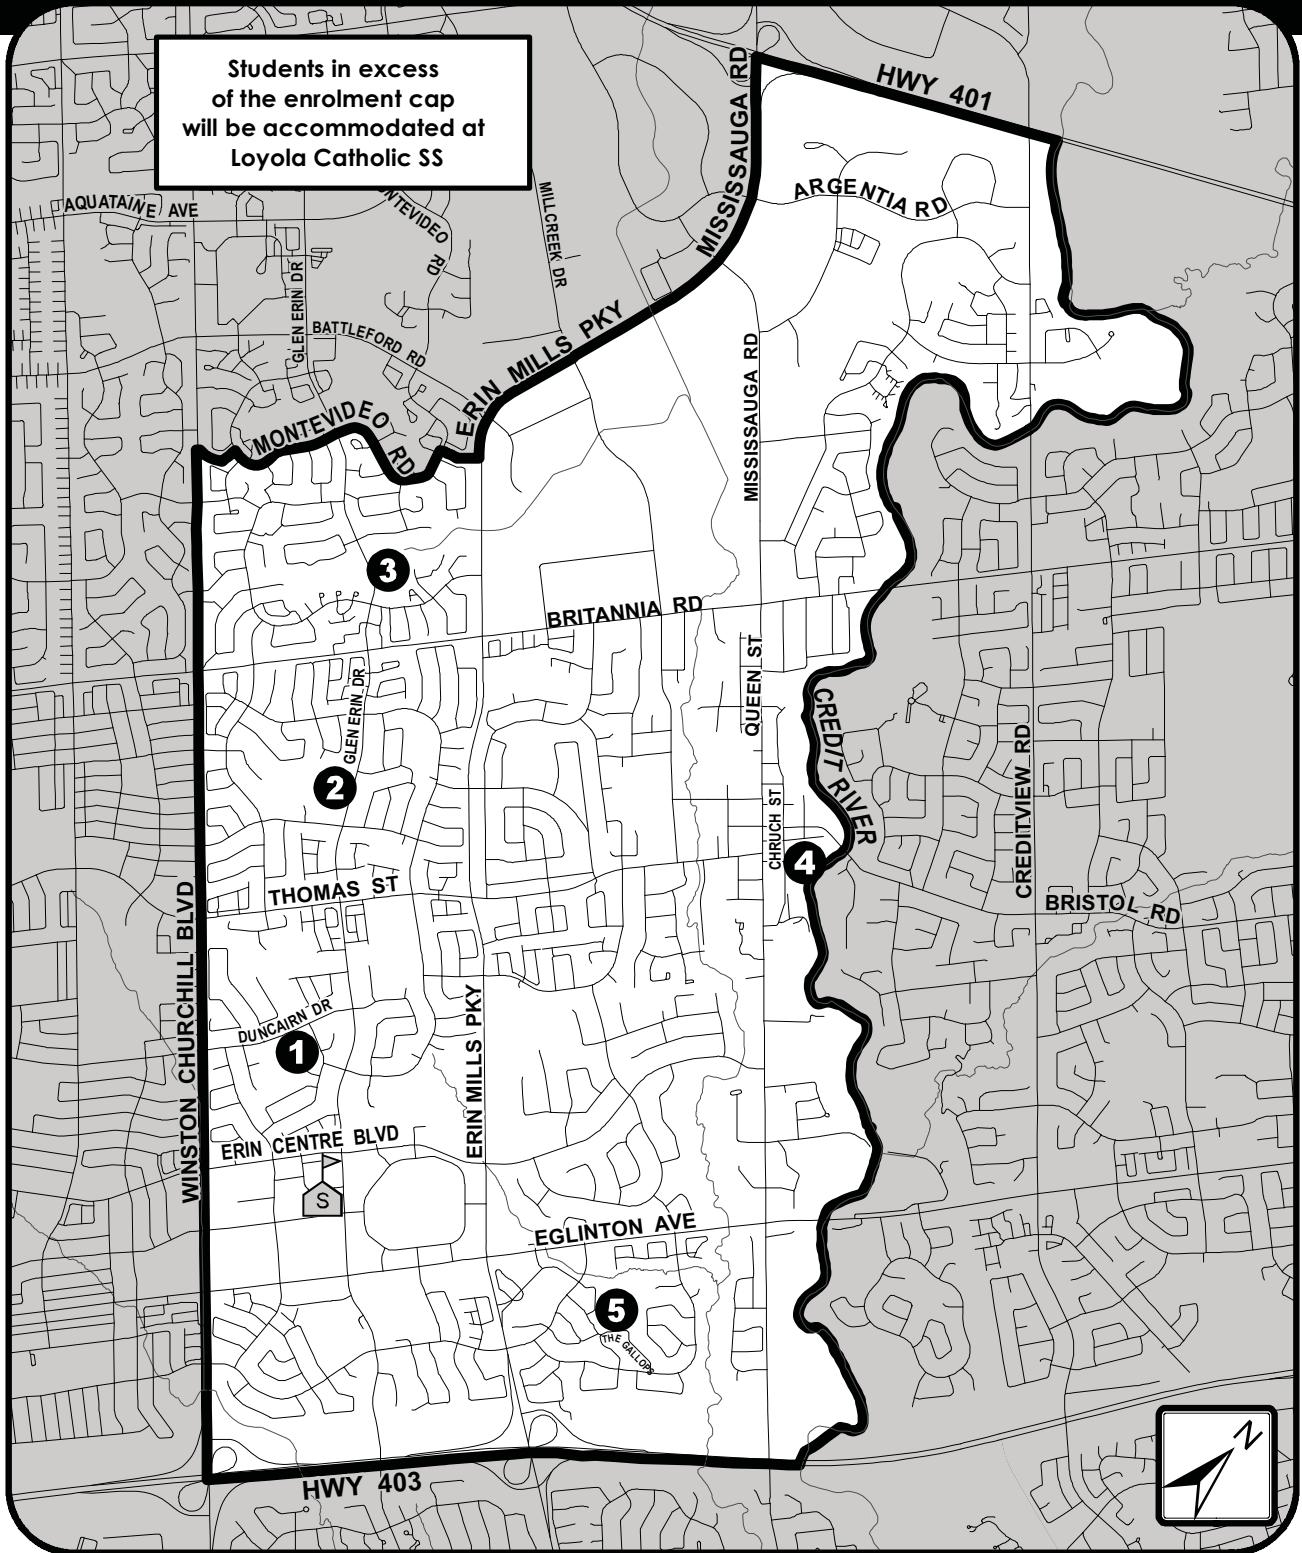

Students in excess of the enrolment cap will be accommodated at Loyola Catholic SS

Feeder Schools:

1. Divine Mercy
2. Our Lady of Mercy
3. St. Elizabeth Seton
4. St. Joseph (Mississauga)
5. St. Rose of Lima

Extended French:

St. Aloysius Gonzaga SS

ST. ALOYSIUS GONZAGA SS
 2800 Erin Centre Boulevard
 Mississauga, ON L5M 6R5
 905-820-3900

School Information:
 Career Path
 Extended French

Grades 9-12