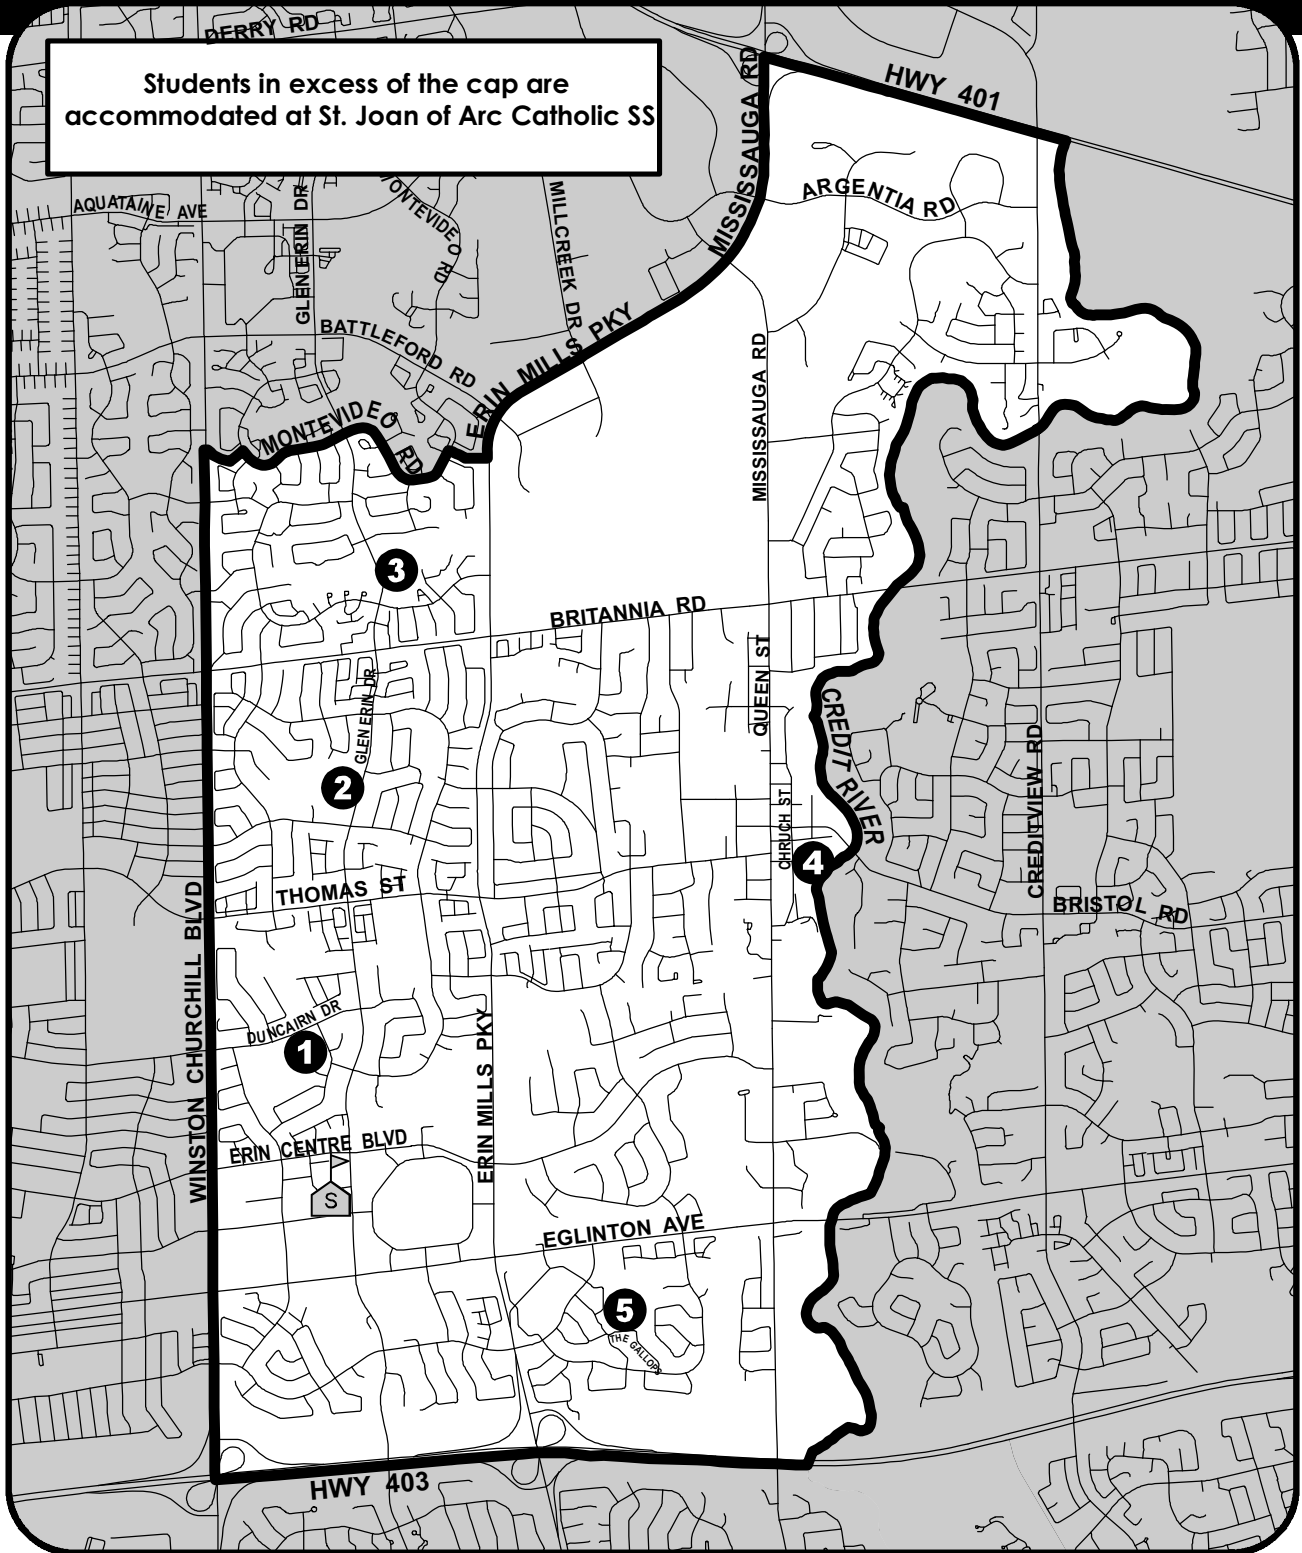

Students in excess of the cap are accommodated at St. Joan of Arc Catholic SS

Feeder Schools:

- 1. Divine Mercy
- 2. Our Lady of Mercy
- 3. St. Elizabeth Seton
- 4. St. Joseph (Mississauga)
- 5. St. Rose of Lima

Extended French:

St. Aloysius Gonzaga SS

ST. ALOYSIUS GONZAGA SS
 2800 Erin Centre Boulevard
 Mississauga, ON L5M 6R5
 905-820-3900

Grades 9-12