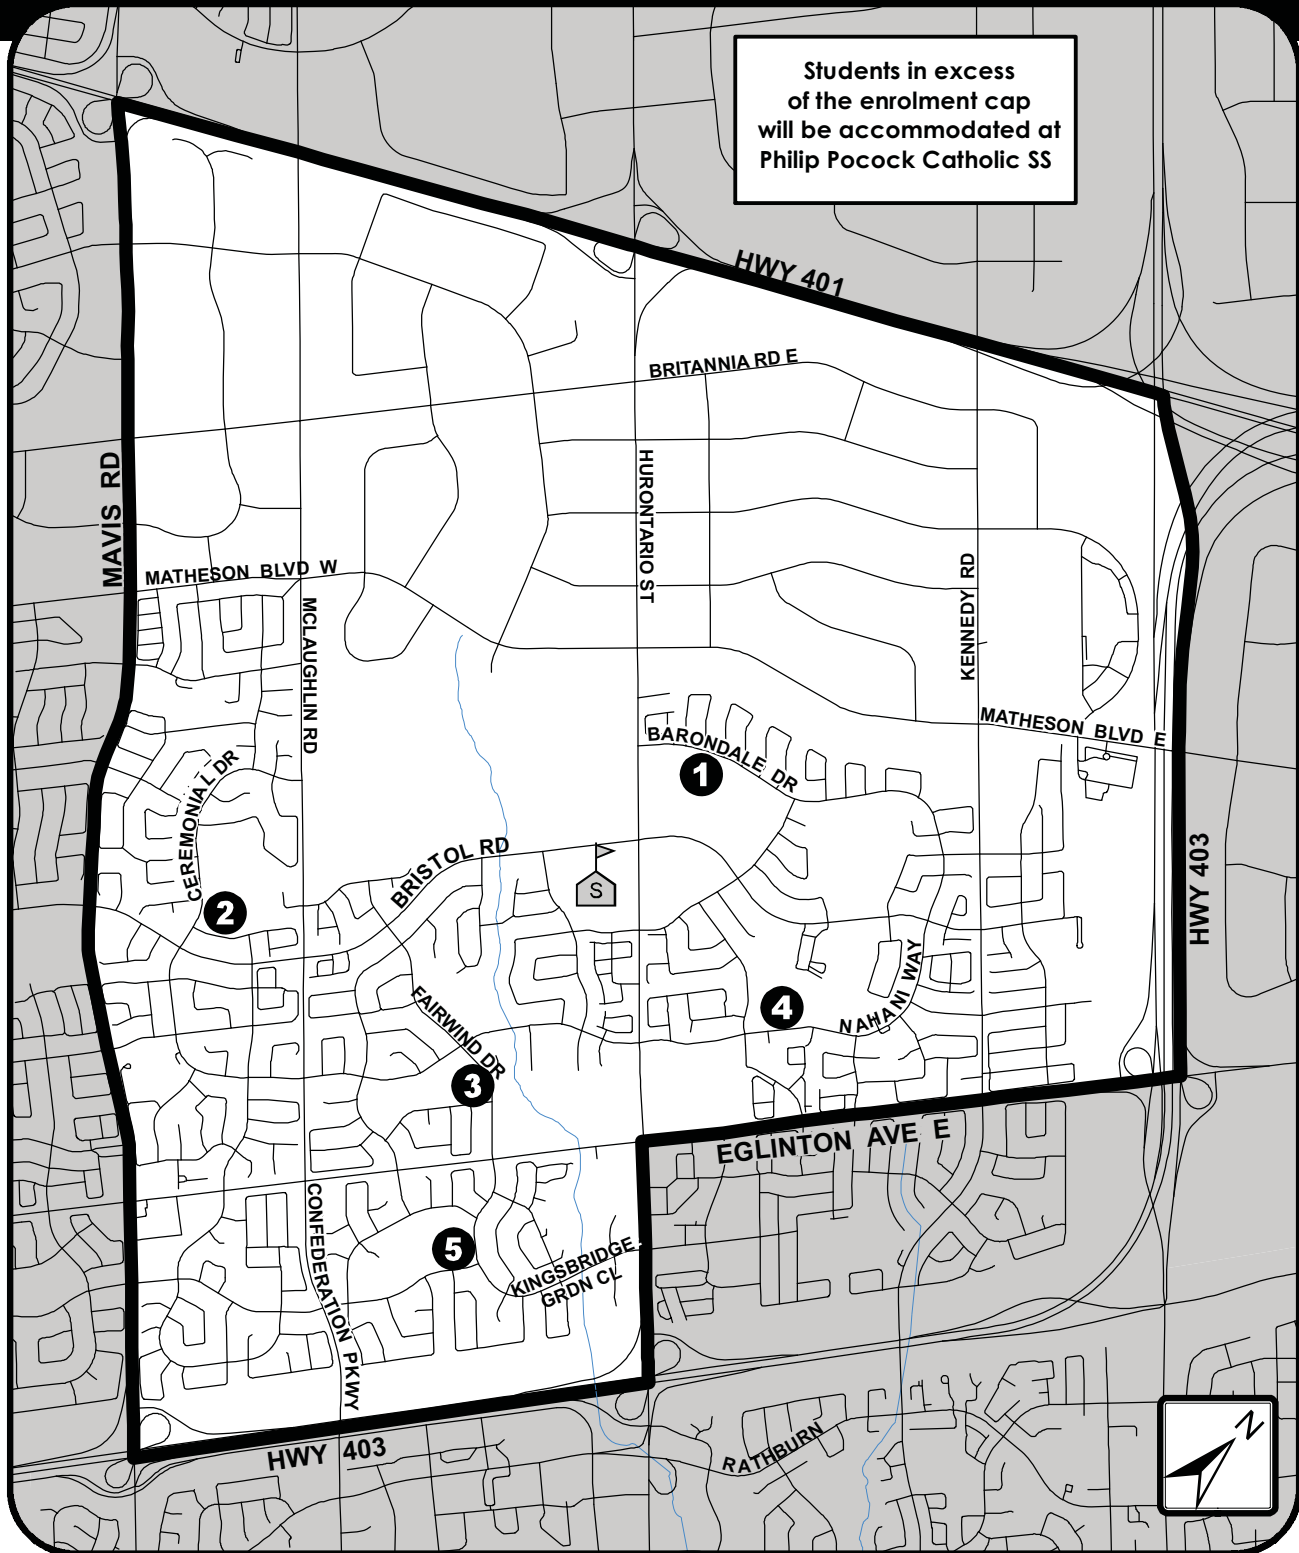

Students in excess of the enrolment cap will be accommodated at Philip Pocock Catholic SS

**Feeder Schools:**

- 1. San Lorenzo Ruiz
- 2. St. Gertrude
- 3. St. Hilary
- 4. St. Jude
- 5. St. Matthew

**ST. FRANCIS XAVIER SS**  
 50 Bristol Road West  
 Mississauga, ON L5R 3K3  
 905-507-6666

**School Information:**

Child Care Centre  
 International Baccalaureate

**Extended French:**

San Lorenzo Ruiz  
 St. Aloysius Gonzaga SS

**Grades 9-12**