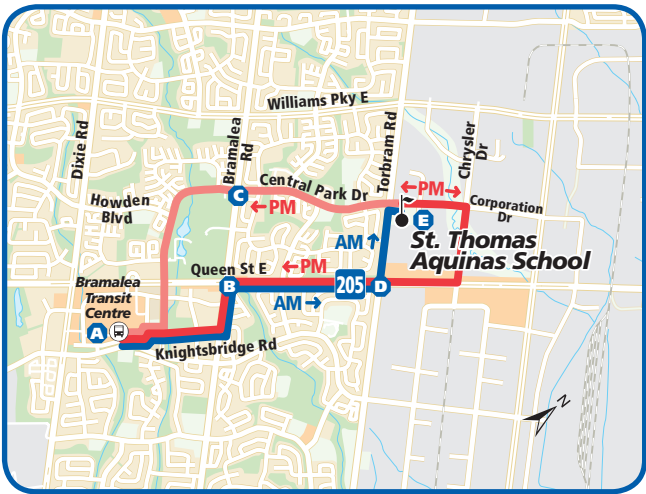

205

St. Thomas Aquinas

Monday – Friday (School Days)

Effective: September 7, 2010

www.bramptontransit.com
905.874.2999
TTY 905.874.2130

205**St. Thomas Aquinas S.S.****Bramalea Transit Centre • Queen St • Central Park Dr**

		Morning			
Map	Timepoint			AM	
A	Bramalea Terminal			7:35	
B	Bramalea Rd & Queen St E			7:41	
D	Queen St E & Torbram Rd			7:46	
E	St. Thomas Aquinas S.S.			7:50	
		Afternoon			
Map	Timepoint	PM	PM		
E	St. Thomas Aquinas S.S.	2:40	2:45		
D	Queen St & Torbram Rd	2:47			
B	Bramalea Rd & Queen St E	2:52			
	Bramalea Rd & Central Park		2:50		
A	Bramalea Terminal	2:57	2:57		

NOTE

Bramalea Terminal
Board at Route 8 stop (platform 18)

While every effort will be made to keep to the timetables, Brampton Transit does not undertake that its buses will be operated in accordance with them, or at all. Brampton Transit will not be responsible for any loss, damage or inconvenience caused by any operating failure or in consequence of any inaccuracies in this timetable.