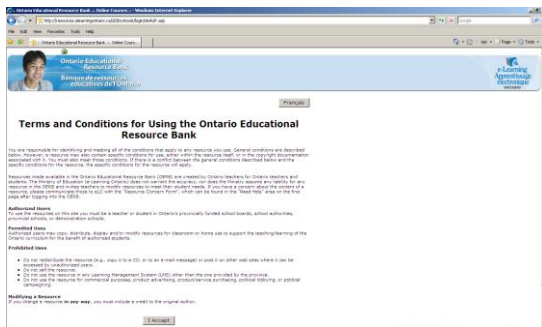

Searching for Ontario Educational Resource Bank E-Learning Resources

1. Open your internet browser and go to the website <https://resources.elearningontario.ca>
2. Log in using the user ID and password obtained from your Mathematics Teacher or from the Mathematics bulletin board outside room 137 (just above the Mathematician of the Week).

3. Read the Terms and Conditions of using the Ontario Educational Resource Bank, and click on ACCEPT.

4. Click on the icon labeled Search:

More than **18000** Resources from K to 12

5. Enter the ELO number from the school website list of resources. It's best if you copy and paste the number.
6. Suppose you want to search for the resource: Scientific Notation: ELO1028060
Search for ELO1028060 – copy and paste the entire ELO number (and the ELO) into the search box and click on Search.