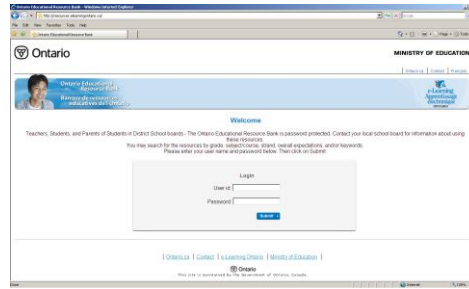

Searching for Ontario Educational Resource Bank E-Learning Resources

1. Open your internet browser and go to the website <https://resources.elearningontario.ca>
2. Log in using the user ID and password obtained from your Mathematics Teacher or from the Mathematics bulletin board outside room 137 (just above the Mathematician of the Week).