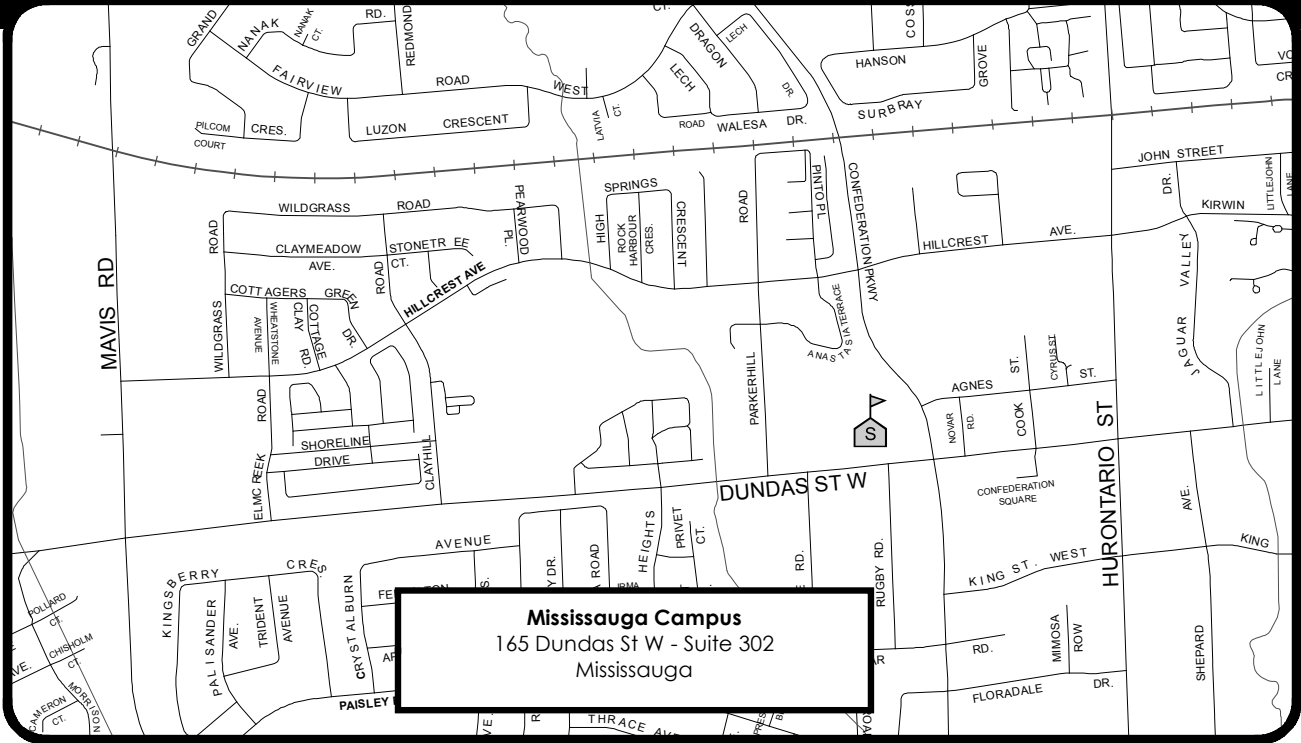

New Directions North Campus
40 Gillingham Drive, Unit #403
Brampton

Main Street Campus
28 Main Street North - Unit 200
Brampton

Brampton Campus
150 Central Park Drive - Unit 113
Brampton

New Location to be Determined

ARCHBISHOP ROMERO CATHOLIC SS

Administration Office
2495 Credit Valley Road
Mississauga, ON L5M 4G8
905-

See page 57 for Campus Information

ARCHBISHOP ROMERO CATHOLIC SS

Administration Office
 2495 Credit Valley Road
 Mississauga, ON L5M 4G8
 905-