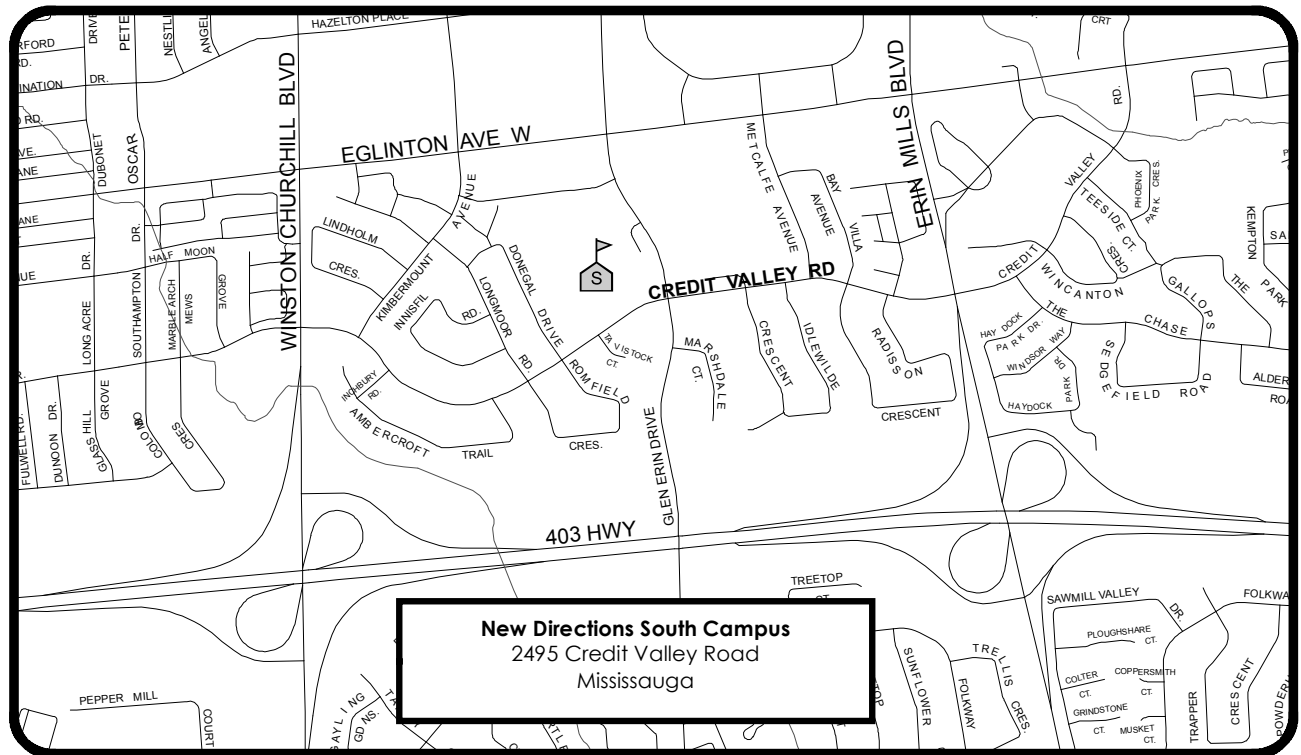

New Directions North Campus
40 Gillingham Drive, Unit #403
Brampton

Main Street Campus
28 Main Street North - Unit 200
Brampton

Brampton Campus
150 Central Park Drive - Unit 113
Brampton

New Location to be Determined

ARCHBISHOP ROMERO CATHOLIC SS

Administration Office
2495 Credit Valley Road
Mississauga, ON L5M 4G8
905-

See page 57 for Campus Information

ARCHBISHOP ROMERO CATHOLIC SS

Administration Office
 2495 Credit Valley Road
 Mississauga, ON L5M 4G8
 905-