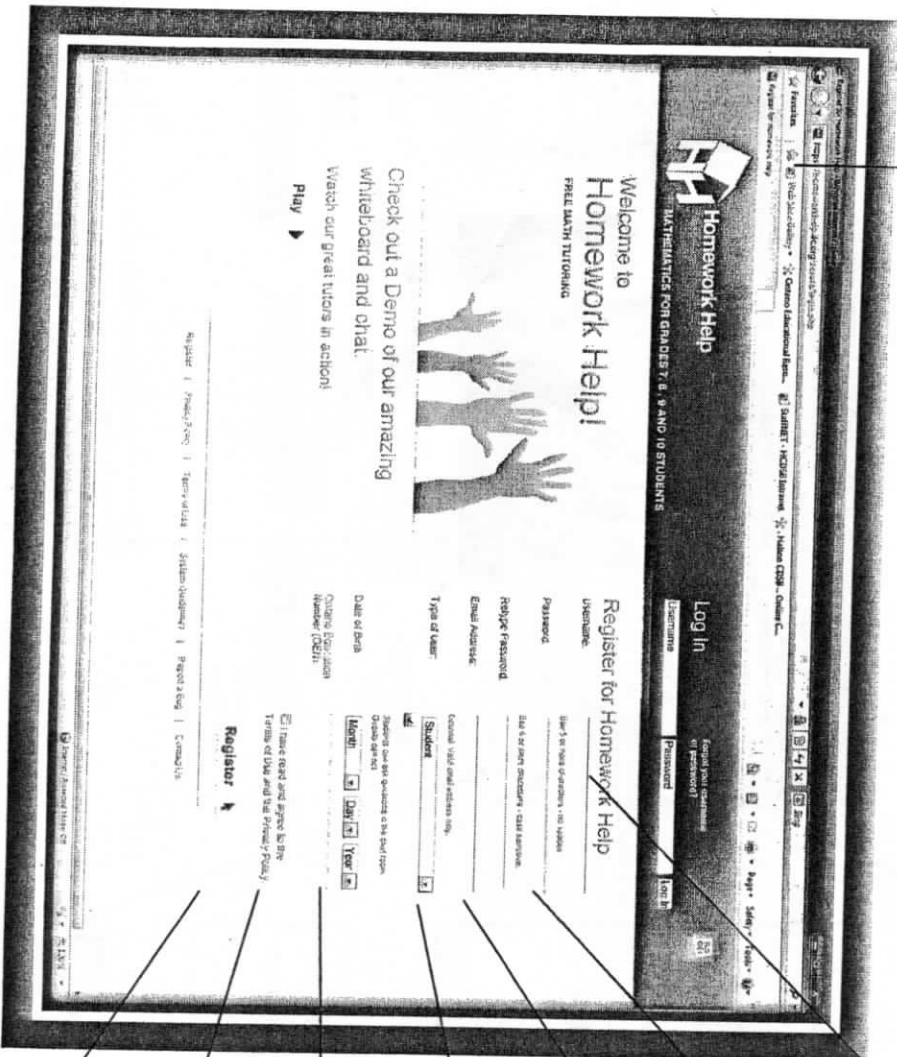

Homework Help Student Registration TIP sheet

St. Mark Separate School

Class: 7/8-B

<https://homeworkhelp.ilc.org>

Decide on a username. Must be a minimum of 5 characters and should not be your name.

Create a personal **password** that is 6 or more characters. Passwords are case sensitive.