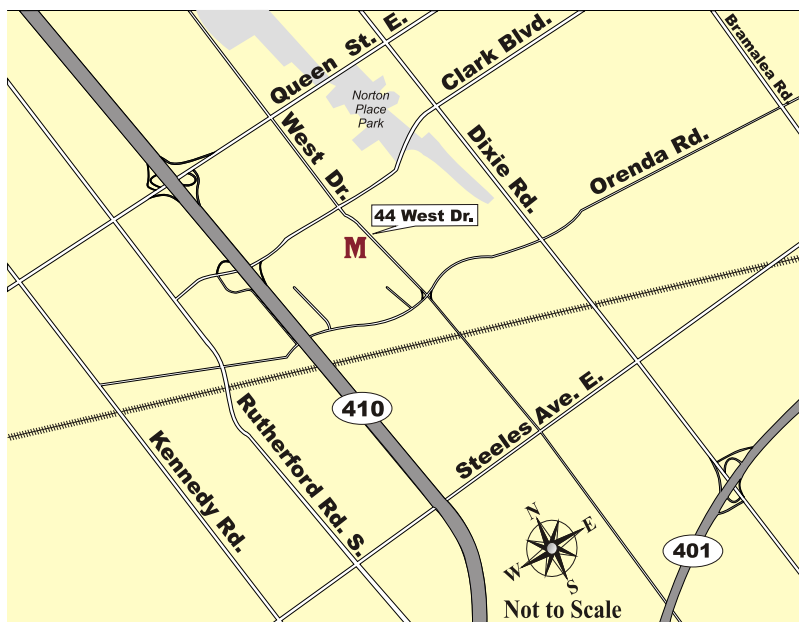

Hwy. 410 - exit Clark Blvd. East
401 - exit Dixie Rd. North

Our Managers and Staff look forward to serving you in your new store location.