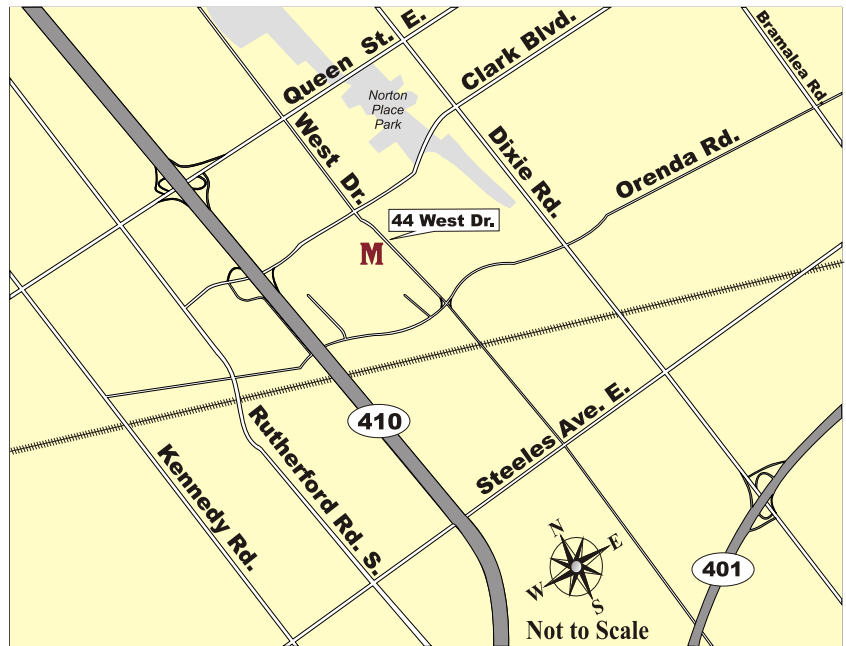

New Location

Brampton Store

as of
**January 12th,
2007**

44 West Drive
Brampton, ON L6T 3T6

416-593-6900
1-800-668-8261

Hwy. 410 - exit Clark Blvd. East
401 - exit Dixie Rd. North

New Location

Brampton Store

as of
**January 12th,
2007**

44 West Drive
Brampton, ON L6T 3T6

416-593-6900
1-800-668-8261

Hwy. 410 - exit Clark Blvd. East
401 - exit Dixie Rd. North

PROMOTIONAL PRODUCTS • SCHOOL UNIFORMS

RJMcCARTHY EST. 1956 LTD.

ENDURING QUALITY AND SERVICE

www.rjmccarthy.com

New Location

Brampton Store

Attention customers of the following schools:

Ascension of Our Lord S.S.

Cardinal Leger C.S.S.

Our Lady of Mount Carmel S.S.

44 West Drive

Brampton, ON L6T 3T6

416-593-6900
1-800-668-8261

Hwy. 410 - exit Clark Blvd. East
401 - exit Dixie Rd. North

Our Managers and Staff look forward to serving you in your new store location.