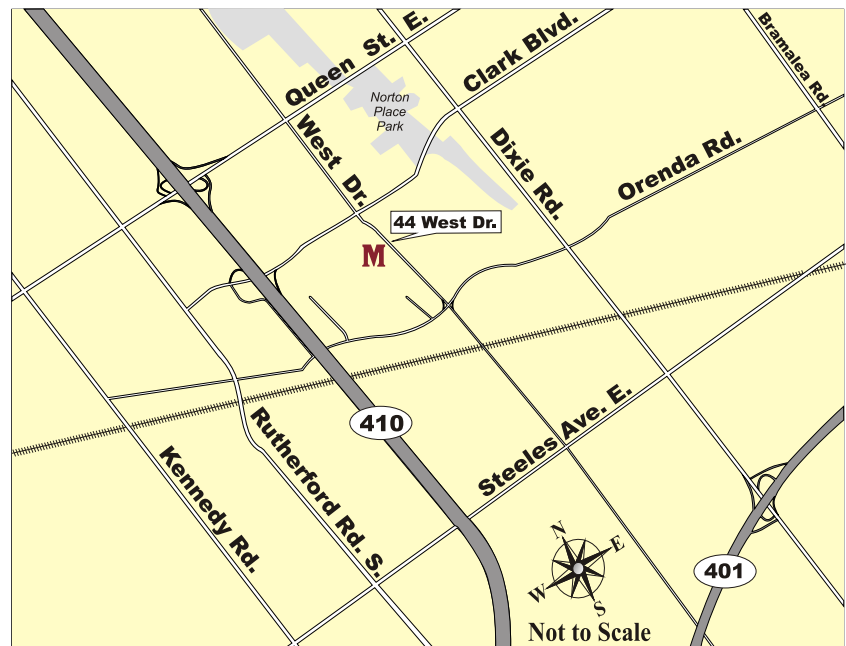

New Location

Brampton Store

as of
**January 12th,
2007**

44 West Drive
Brampton, ON L6T 3T6

416-593-6900
1-800-668-8261

Hwy. 410 - exit Clark Blvd. East
401 - exit Dixie Rd. North

New Location

Brampton Store

as of
**January 12th,
2007**

44 West Drive
Brampton, ON L6T 3T6

416-593-6900
1-800-668-8261

Hwy. 410 - exit Clark Blvd. East
401 - exit Dixie Rd. North

PROMOTIONAL PRODUCTS • SCHOOL UNIFORMS

RJMcCARTHY EST. 1956 LTD.

ENDURING QUALITY AND SERVICE

www.rjmccarthy.com

New Location

Brampton Store

Attention customers of the following schools:

Ascension of Our Lord S.S.

Cardinal Leger C.S.S.

Our Lady of Mount Carmel S.S.

44 West Drive

Brampton, ON L6T 3T6

416-593-6900
1-800-668-8261

Hwy. 410 - exit Clark Blvd. East
401 - exit Dixie Rd. North

Our Managers and Staff look forward to serving you in your new store location.