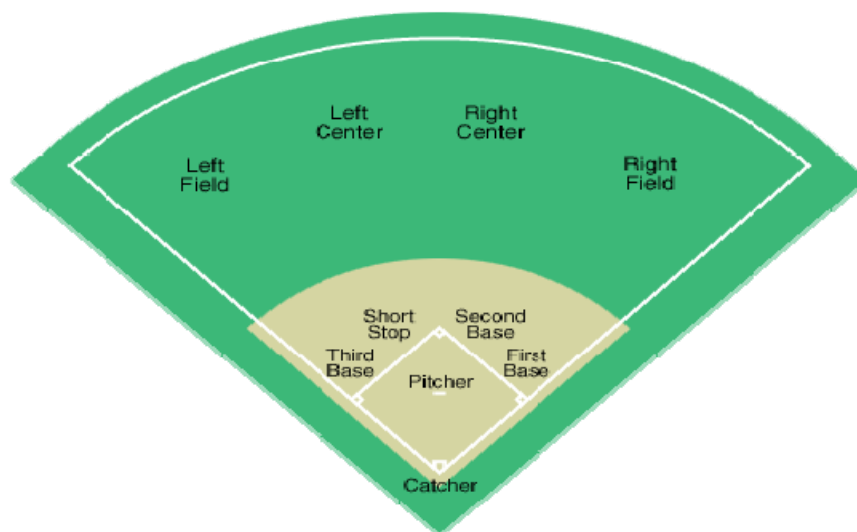

Slow Pitch Softball

- 2 teams
- 10 (or 11 with extra player) players per team - extra player bats but does not play in the outfield
- 7 innings
- 3 outs per inning
- A team bats until three (3) OUTS are recorded against it
- A team scores a run when a player safely touches first, second, third and home before three outs are made
- A run DOES NOT count if the third out is made by the batter or another runner before another runner touches third base
- Each team tries to get the batter out by doing the following:
 - Catching the ball in the air (fly ball)
 - Tagging the batter before they get to first base after they hit the ball
 - Striking the batter out
 - Having possession of the ball and touching a base ahead of a runner who must advance to that base

** If the ball is caught in the air while there is a runner on base, the runner must wait until the ball is caught before he or she can run to the next base (they have to TAG UP)

Player Positions

Softball Terminology

Base Hit (single) - a batter reaches first base safely on a hit

Catch - fielder has secured the ball with his/her hands or glove

Double - is a hit in which the batter safely reaches second base

Force Play - occurs when a runner is forced to advance to the next base because the batter becomes a runner (ex. Runner of 1st must run if the batter becomes a runner)

Foul Ball - any ball hit into foul territory (a ball hit outside the first base and third base line)

Home Run - is recorded when a batter hits a fair ball over the fence or circles the bases on an inside the park home run without being thrown out.