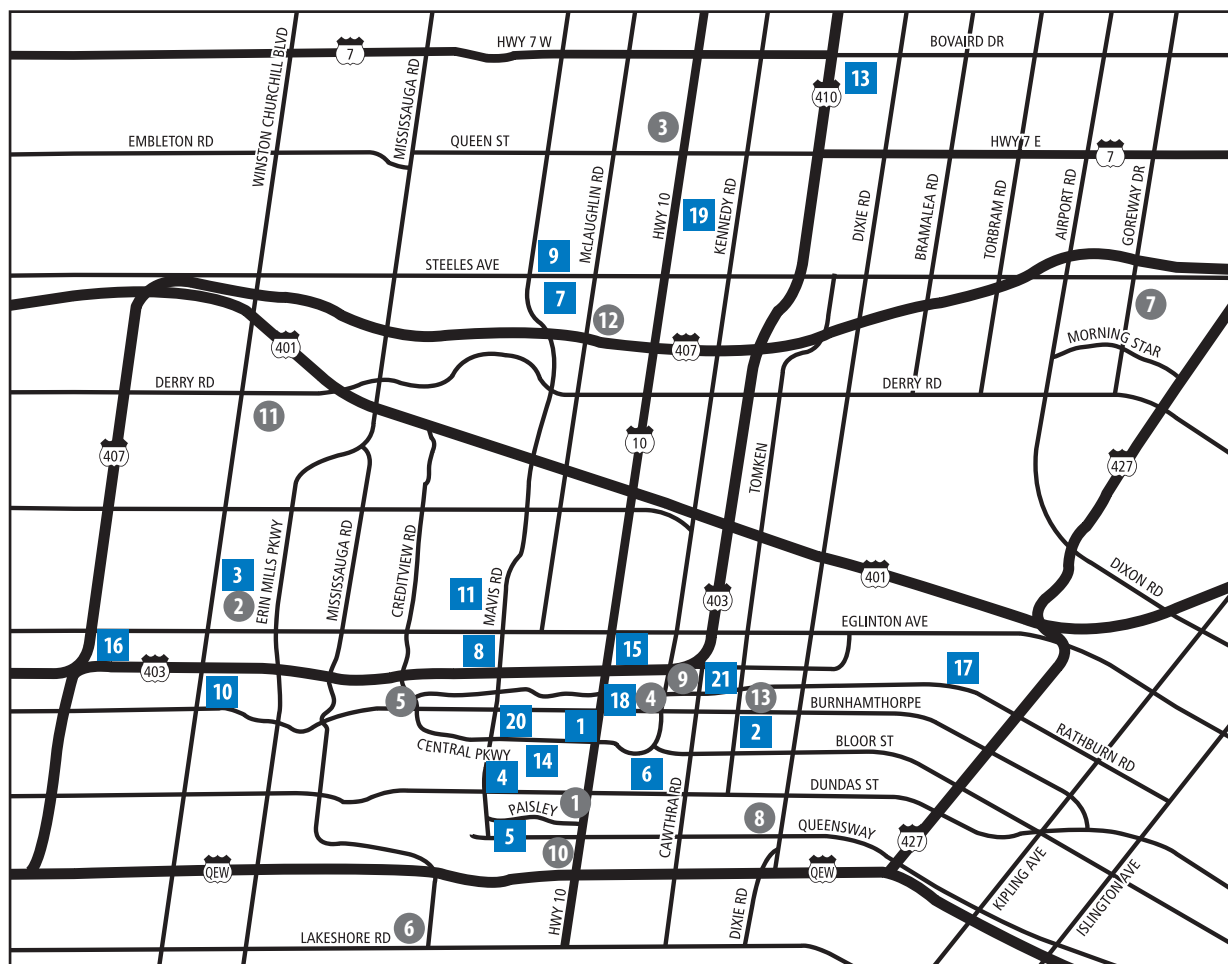

MAP OF ESL & IL LOCATIONS

● English as a Second Language, Citizenship and TOEFL Locations

■ International Languages Locations

International Languages - Elementary Program

1. Bishop Scalabrini
2. Blessed Teresa of Calcutta
3. Divine Mercy
4. Father Daniel Zanon
5. Mary Fix
6. Metropolitan Andrei
7. Pauline Vanier
8. St. Bernadette
9. St. Brigid
10. St. Clare
11. St. Herbert
12. St. John The Baptist, Bolton
(not on map)
13. St. Marguerite Bourgeoys

14. St. Philip
 15. St. Pio of Pietrelcina
 16. St. Sebastian
 17. Sts. Martha & Mary
 18. Sts. Peter & Paul
- ## International Languages - Secondary Program
19. Cardinal Leger S.S.
 20. Father Michael Goetz S.S.
 21. John Cabot S.S.

Adult ESL Centres

1. Adult ESL Education Centre
2. Blessed Trinity
3. Catholic Cross Culture Services
4. Central Parkway English Learning Centre
5. Chinese Association of Mississauga
6. Brian J. Fleming Adult Learning Centre
7. St. Gabriel Adult Learning Centre
8. Dundix
9. John Paul II Polish Cultural Centre
10. Kaneff-Sherobee Esl Centre
11. Loyola Catholic S.S.
12. McLaughlin Village Plaza
13. Westminster Centre