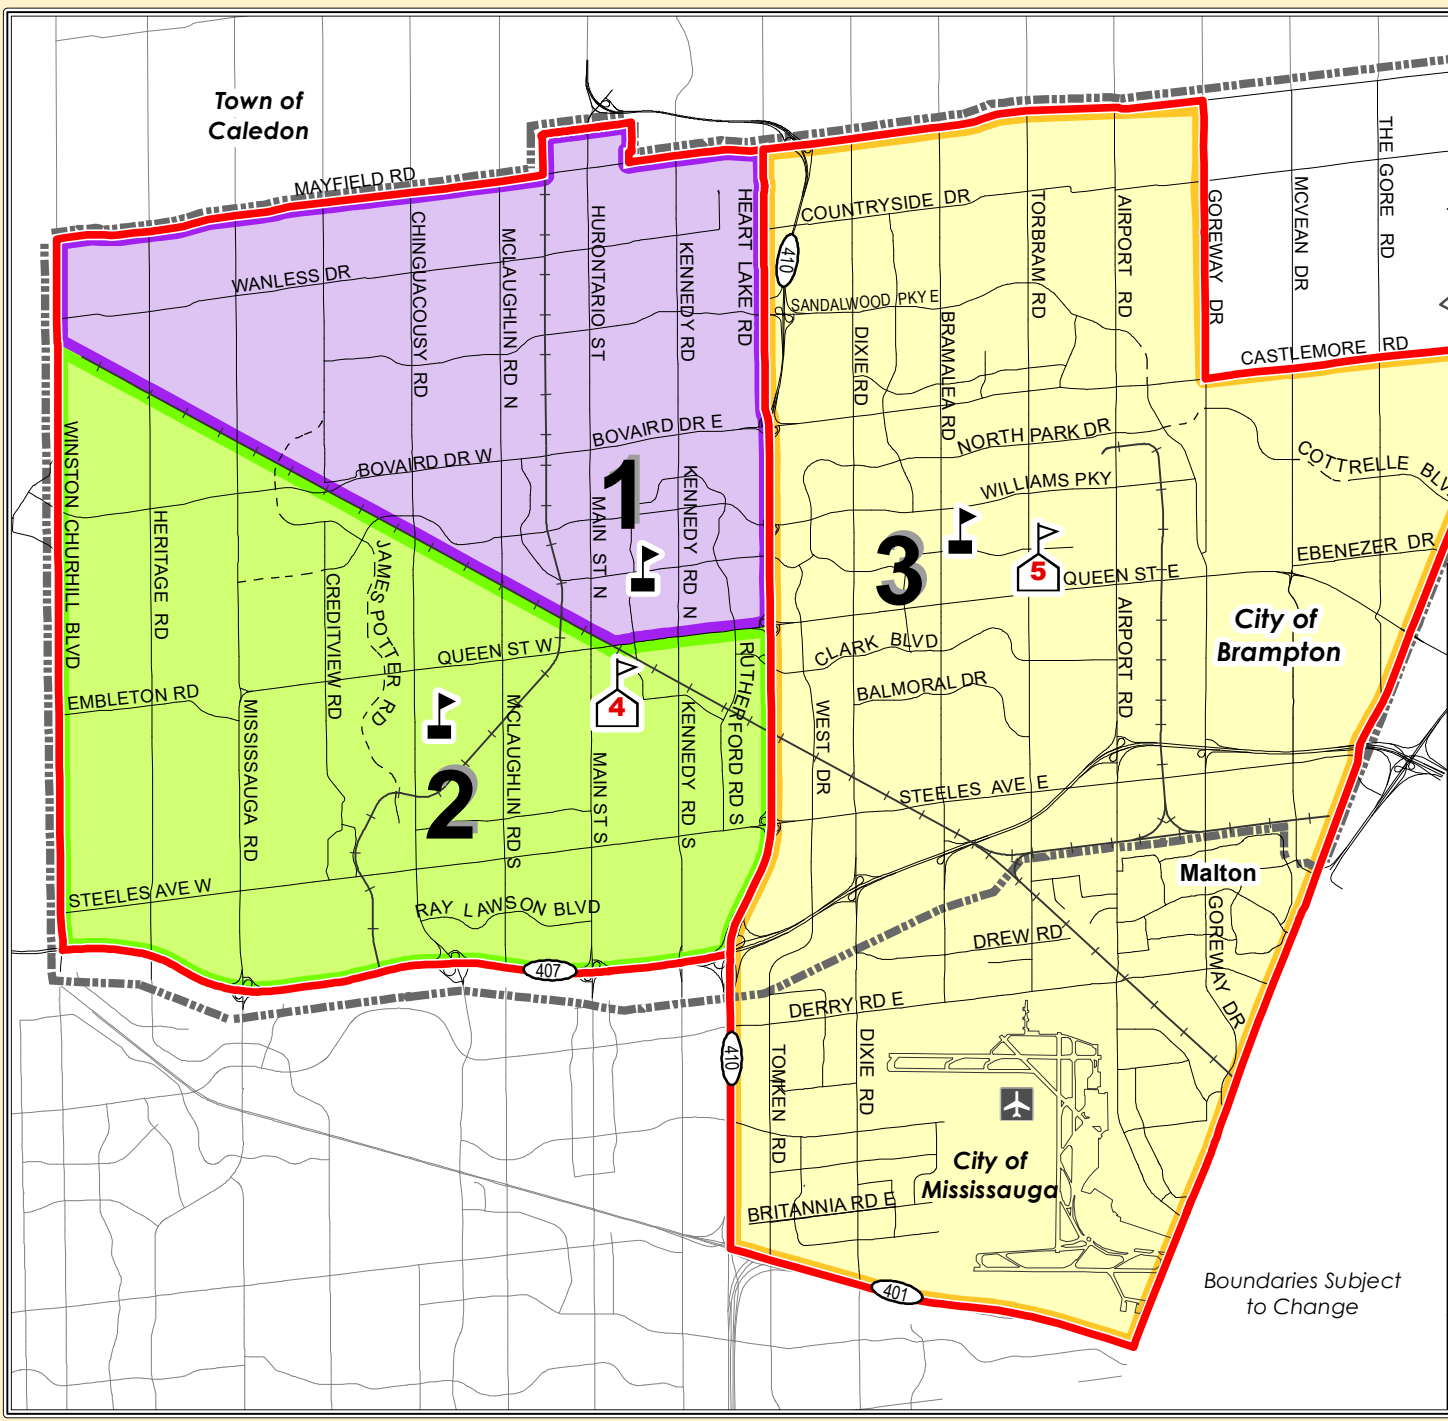

Students living north of Castlemore Rd and east of Goreway Dr attend the following Extended French schools:

Grades 5 to 8	Grades 9 to 12
Holy Family 61 Allan Drive Bolton, ON 905-857-1300	Robert F. Hall CSS 6500 Old Church Rd Caledon East, ON 905-584-1670

-  **Secondary Boundary**
-  **CARDINAL LEGER**
75 Mary Street
905-453-2232
-  **ST. THOMAS AQUINAS**
25 Corporation Drive
905-791-1195
-  **Municipal Boundary**

Boundaries Subject to Change