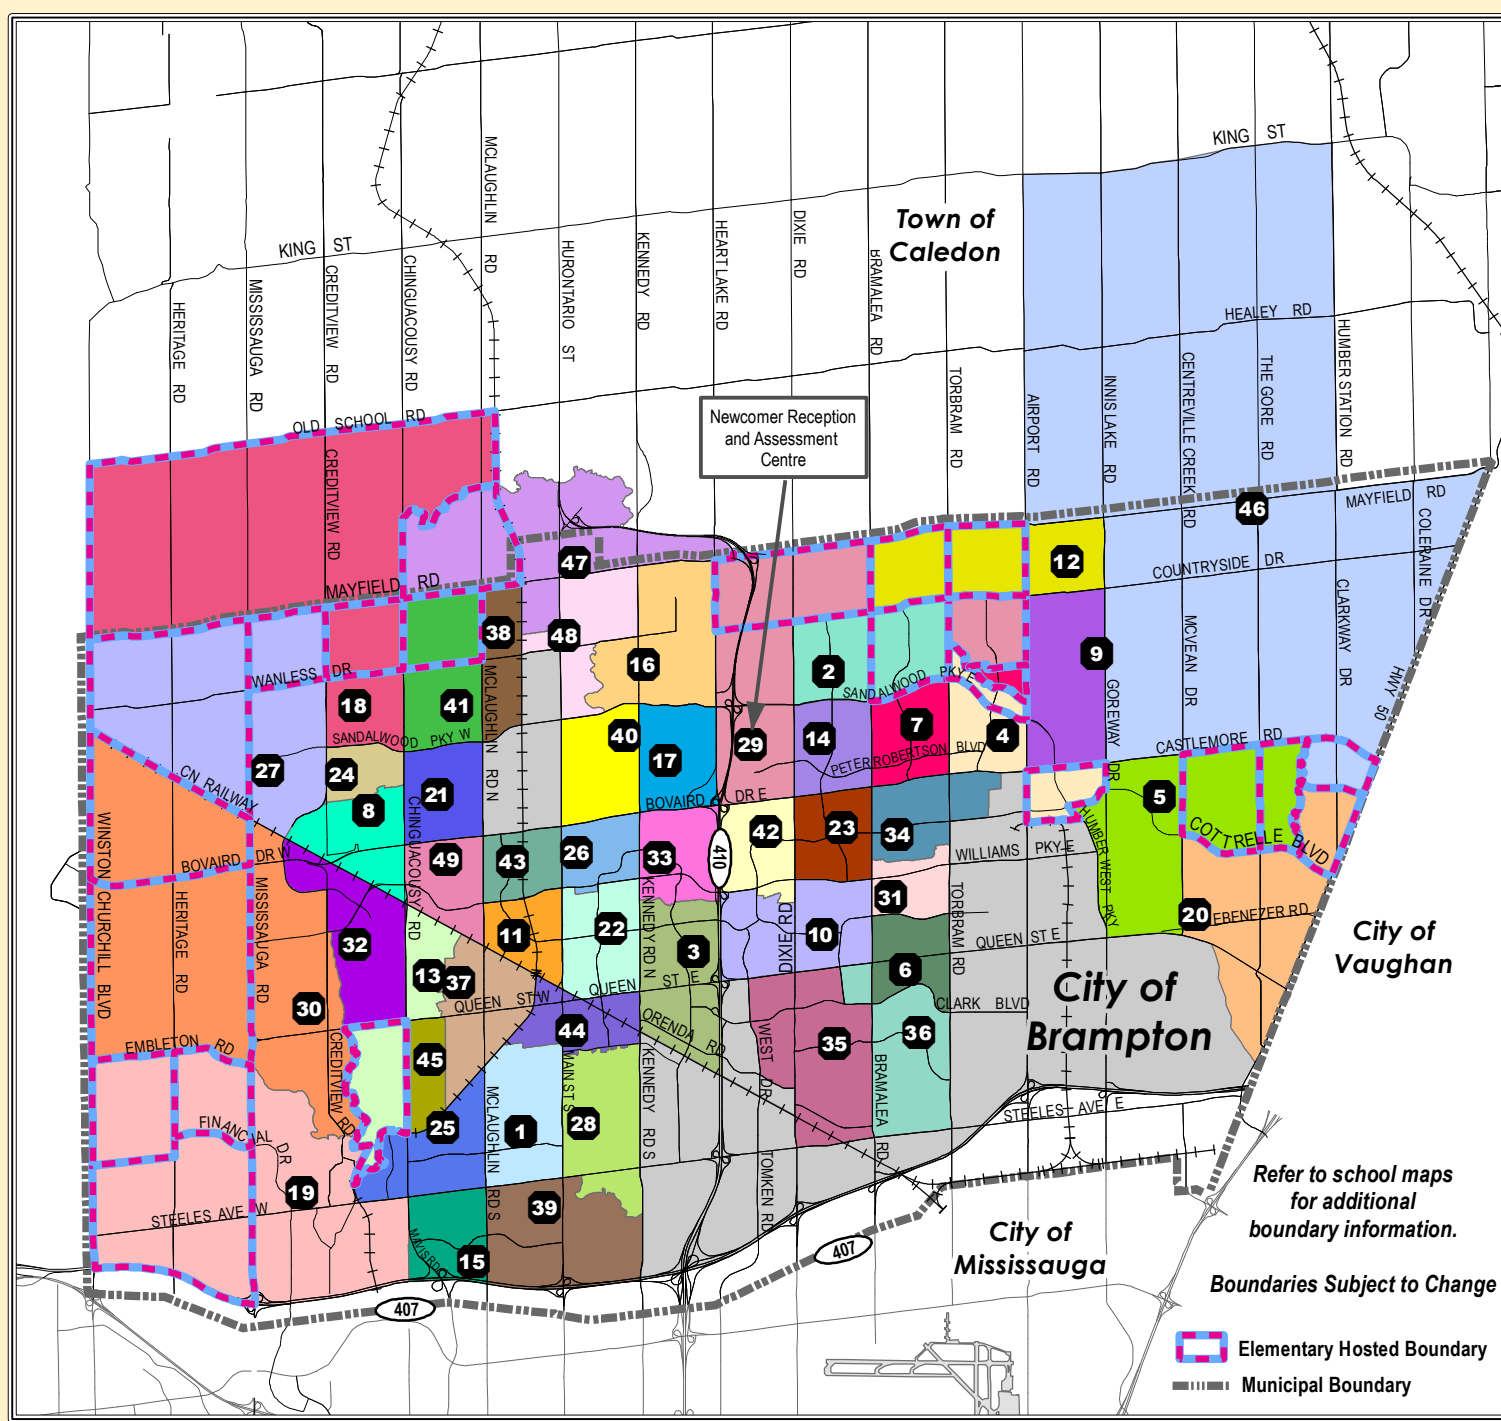

ELEMENTARY SCHOOLS

- 1 Bishop Francis Allen CES
- 2 Blessed M.J. McGivney CES
- 3 Father C. W. Sullivan CES
- 4 Father Clair Tipping CES
- 5 Father Francis McSpiritt CES
- 6 Georges Vanier CES
- 7 Good Shepherd CES
- 8 Guardian Angels CES
- 9 Holy Spirit CES
- 10 Lester B. Pearson CES
- 11 Our Lady of Fatima CES
- 12 Our Lady of Lourdes CES
- 13 Our Lady of Peace CES
- 14 Our Lady of Providence CES
- 15 Pauline Vanier CES
- 16 Sacred Heart CES
- 17 St. Agnes CES
- 18 St. Aidan CES
- 19 St. Alphonsa CES
- 20 St. André Bessette CES
- 21 St. Angela Merici CES
- 22 St. Anne CES (temporarily at St. Ursula)
- 23 St. Anthony CES
- 24 St. Bonaventure CES
- 25 St. Brigid CES
- 26 St. Cecilia CES
- 27 St. Daniel Comboni CES
- 28 St. Francis Xavier CES
- 29 St. Isaac Jogues CES
- 30 St. Jacinta Marto CES
- 31 St. Jean Brebeuf CES
- 32 St. Jean-Marie Vianney CES
- 33 St. Joachim CES
- 34 St. John Bosco CES
- 35 St. John Fisher CES
- 36 St. John Henry Newman CES
- 37 St. Joseph CES (Brampton)
- 38 St. Josephine Bakhita CES
- 39 St. Kevin CES
- 40 St. Leonard CES
- 41 St. Lucy CES
- 42 St. Marguerite Bourgeoys CES
- 43 St. Maria Goretti CES
- 44 St. Mary CES
- 45 St. Monica CES
- 46 St. Patrick CES
- 47 St. Rita CES
- 48 St. Stephen CES
- 49 St. Ursula CES

Newcomer Reception and Assessment Centre

Refer to school maps for additional boundary information.

Boundaries Subject to Change

Elementary Hosted Boundary
 Municipal Boundary

SECONDARY SCHOOLS

- 1 Cardinal Ambrozic CSS
- 2 Cardinal Leger CSS
- 3 Notre Dame CSS
- 4 St. Augustine CSS
- 5 St. Edmund Campion CSS
- 6 St. Marguerite d'Youville CSS
- 7 St. Roch CSS
- 8 St. Thomas Aquinas CSS

REGIONAL SECONDARY SCHOOL

- 9 Holy Name of Mary CSS

- Secondary Hosted Boundary
- Municipal Boundary

Refer to school maps for additional boundary information.

Boundaries Subject to Change

Town of Caledon

City of Vaughan

City of Brampton

City of Mississauga