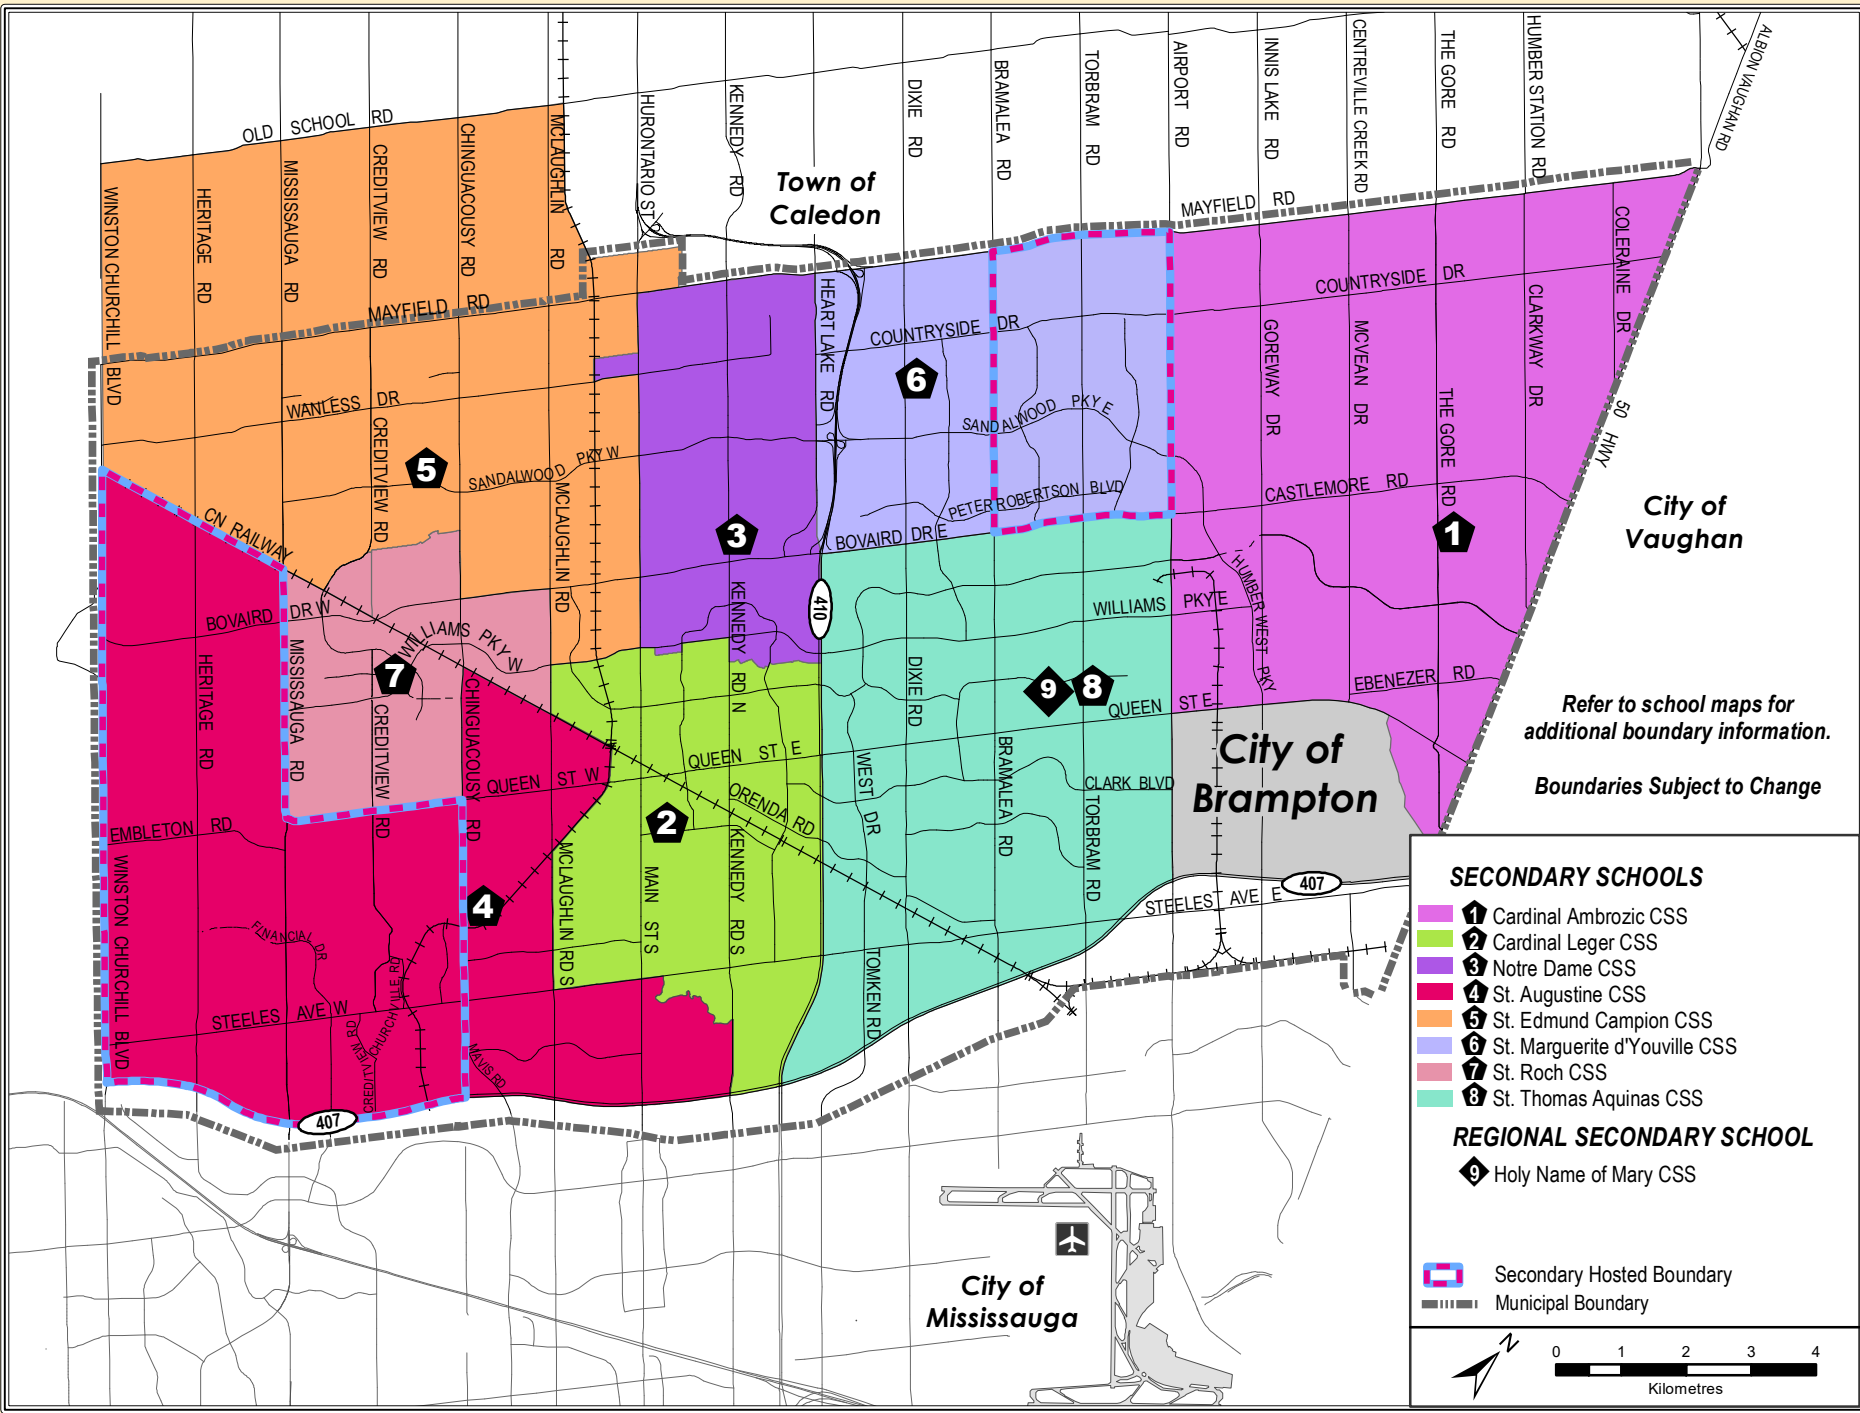

ELEMENTARY SCHOOLS

- 1 Bishop Francis Allen CES
- 2 Blessed M.J. McGivney CES
- 3 Father C. W. Sullivan CES
- 4 Father Clair Tipping CES
- 5 Father Francis McSpiritt CES
- 6 Georges Vanier CES
- 7 Good Shepherd CES
- 8 Guardian Angels CES
- 9 Holy Spirit CES
- 10 Lester B. Pearson CES
- 11 Our Lady of Fatima CES
- 12 Our Lady of Lourdes CES
- 13 Our Lady of Peace CES
- 14 Our Lady of Providence CES
- 15 Pauline Vanier CES
- 16 Sacred Heart CES
- 17 St. Agnes CES
- 18 St. Aidan CES
- 19 St. Alphonsa CES
- 20 St. André Bessette CES
- 21 St. Angela Merici CES
- 22 St. Anne CES (temporarily at St. Ursula)
- 23 St. Anthony CES
- 24 St. Bonaventure CES
- 25 St. Brigid CES
- 26 St. Cecilia CES
- 27 St. Daniel Comboni CES
- 28 St. Francis Xavier CES
- 29 St. Isaac Jogues CES
- 30 St. Jacinta Marto CES
- 31 St. Jean Brebeuf CES
- 32 St. Jean-Marie Vianney CES
- 33 St. Joachim CES
- 34 St. John Bosco CES
- 35 St. John Fisher CES
- 36 St. John Henry Newman CES
- 37 St. Joseph CES (Brampton)
- 38 St. Josephine Bakhita CES
- 39 St. Kevin CES
- 40 St. Leonard CES
- 41 St. Lucy CES
- 42 St. Marguerite Bourgeoys CES
- 43 St. Maria Goretti CES
- 44 St. Mary CES
- 45 St. Monica CES
- 46 St. Patrick CES
- 47 St. Rita CES
- 48 St. Stephen CES
- 49 St. Ursula CES

Newcomer Reception and Assessment Centre

Refer to school maps for additional boundary information.

Boundaries Subject to Change

Elementary Hosted Boundary
 Municipal Boundary

SECONDARY SCHOOLS

- 1 Cardinal Ambrozic CSS
- 2 Cardinal Leger CSS
- 3 Notre Dame CSS
- 4 St. Augustine CSS
- 5 St. Edmund Campion CSS
- 6 St. Marguerite d'Youville CSS
- 7 St. Roch CSS
- 8 St. Thomas Aquinas CSS

REGIONAL SECONDARY SCHOOL

- 9 Holy Name of Mary CSS

- Secondary Hosted Boundary
- Municipal Boundary

Refer to school maps for additional boundary information.

Boundaries Subject to Change

Town of Caledon

City of Vaughan

City of Brampton

City of Mississauga