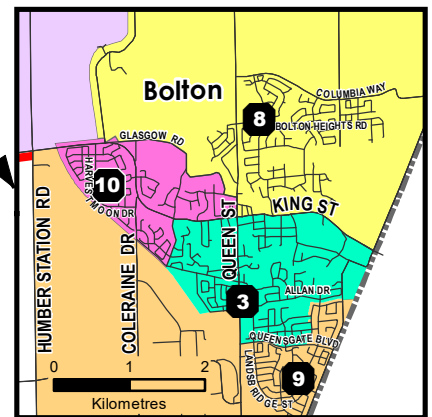

Refer to school maps for additional boundary information

Boundaries Subject to Change

SECONDARY SCHOOLS

- 1 Robert F. Hall CSS
- 2 St. Michael CSS

ELEMENTARY SCHOOLS

- 3 Holy Family CES
- 4 St. Andrew CES
- 5 St. Benedict CES
- 6 St. Cornelius CES
- 7 St. Evan CES
- 8 St. John Paul II CES
- 9 St. John the Baptist CES
- 10 St. Nicholas CES
- 11 St. Peter CES

Refer to Brampton Elementary Facilities Map

▬▬▬▬▬ Municipal Boundary