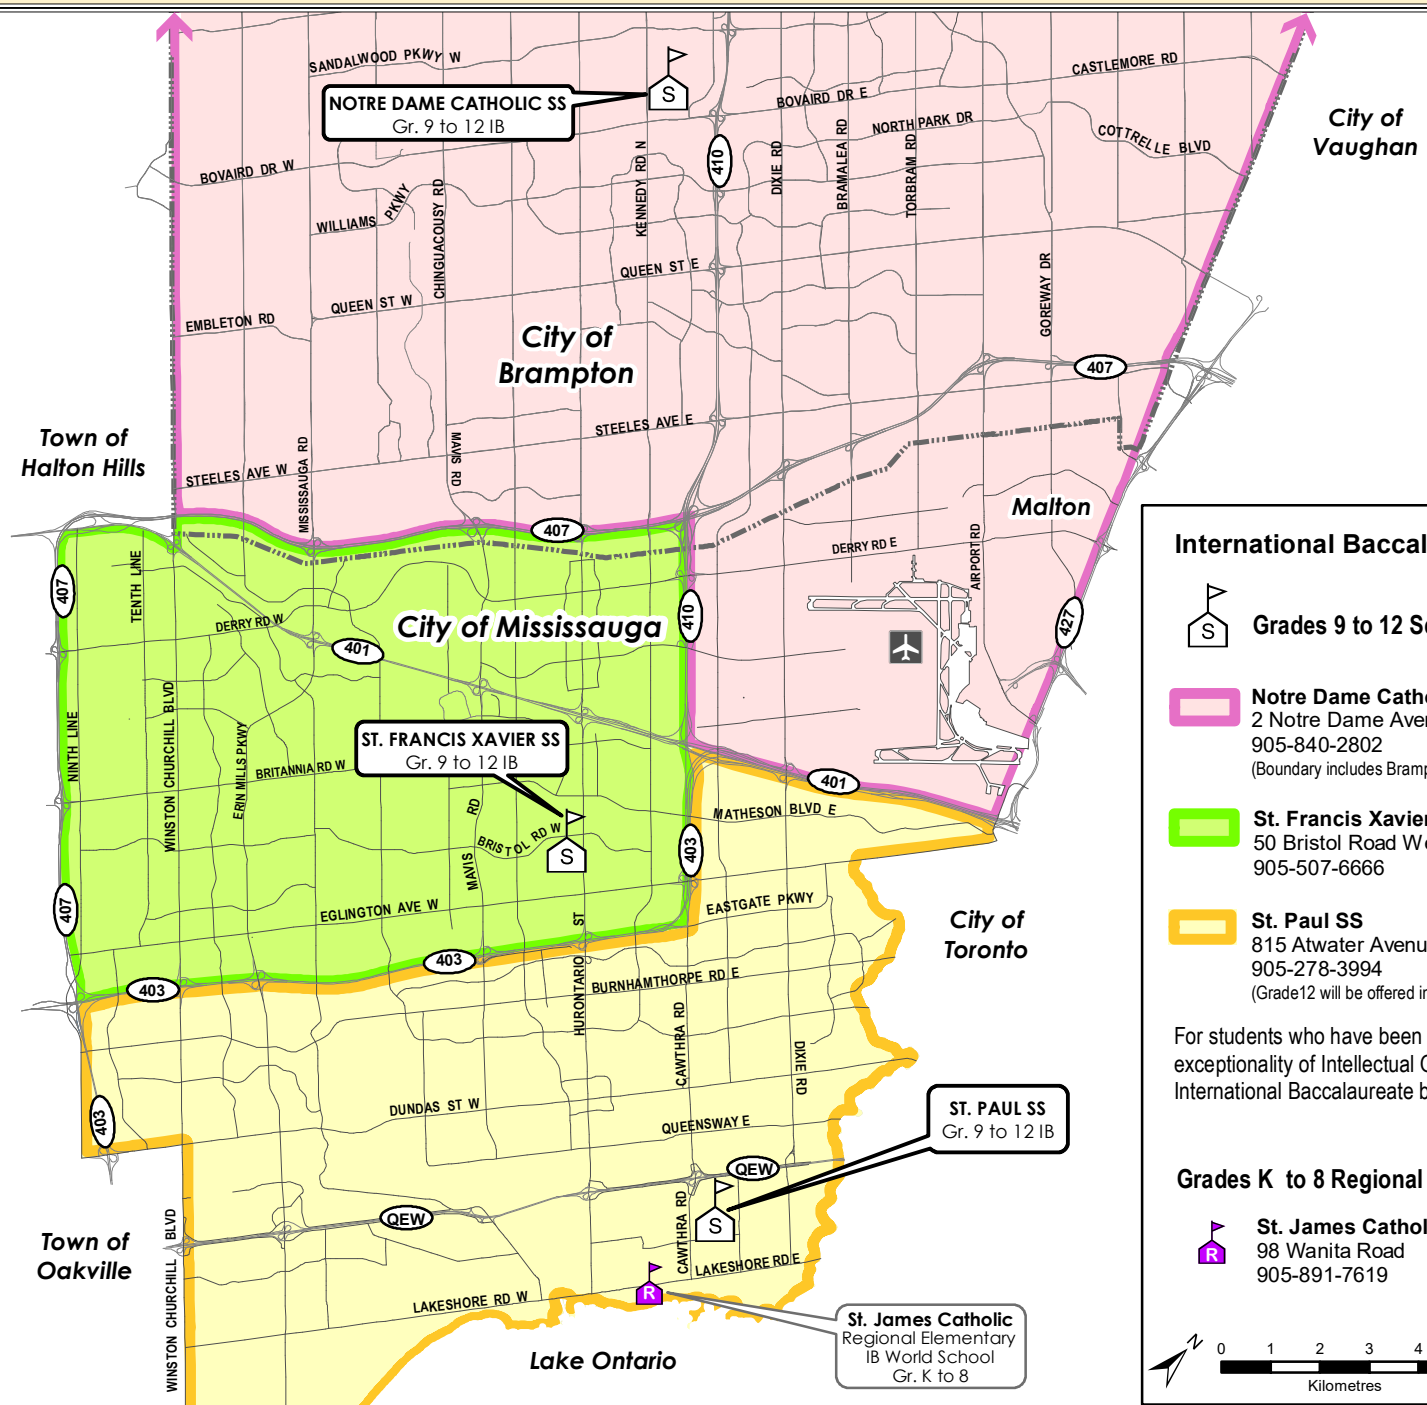

Please Contact the Program Department

905-890-1221

International Baccalaureate (IB)

Grades 9 to 12 Secondary School Boundaries

Notre Dame Catholic SS
 2 Notre Dame Avenue
 905-840-2802
 (Boundary includes Brampton, Caledon, Dufferin and Malton.)

St. Francis Xavier SS
 50 Bristol Road West
 905-507-6666

St. Paul SS
 815 Atwater Avenue
 905-278-3994
 (Grade 12 will be offered in subsequent years)

For students who have been identified with the exceptionalities of Intellectual Giftedness, the noted International Baccalaureate boundaries are a guideline.

ST. PAUL SS
 Gr. 9 to 12 IB

St. James Catholic
 Regional Elementary
 IB World School
 Gr. K to 8

Town of Halton Hills

Town of Oakville

City of Brampton

City of Mississauga

City of Toronto

City of Vaughan

Malton

Lake Ontario