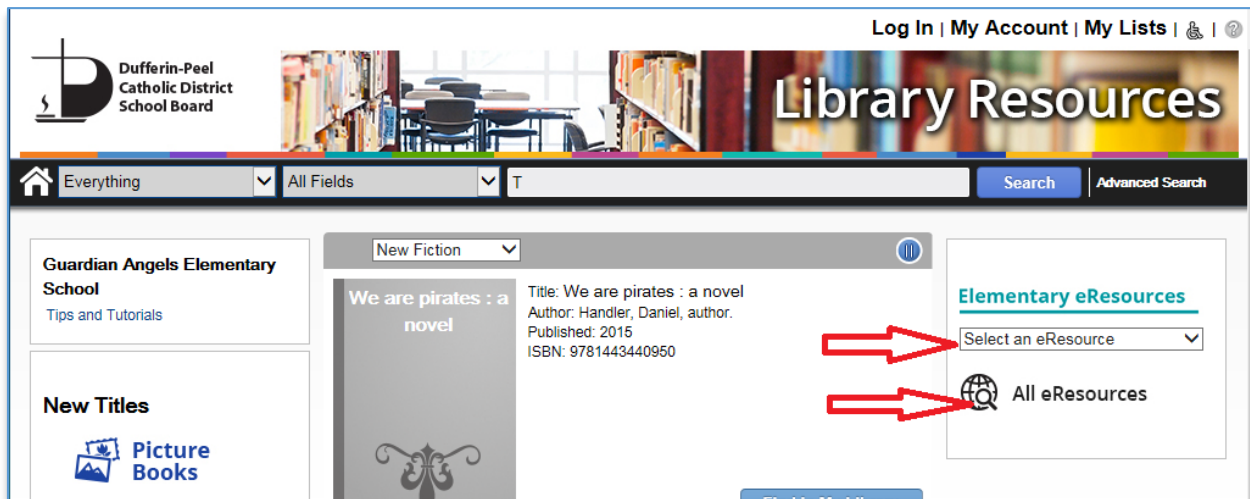

How to Access eResources

- 1) Go to the board's webpage, www.dpcdsb.org
- 2) Choose one of these two options to find your school's website:
 - a. Click the School Directory Image and find your school.
 - b. Use the Connect to a School Site dropdowns to select your school.
- 3) Once on your school's site, click the "library" link at the top right of the screen.

- 4) Your school library's main search screen appears with a dropdown in the right column for eResources. Select an online resource from the dropdown or click on the "All eResources" link to see a list of the available resources with descriptions, then select the resource you would like to use.