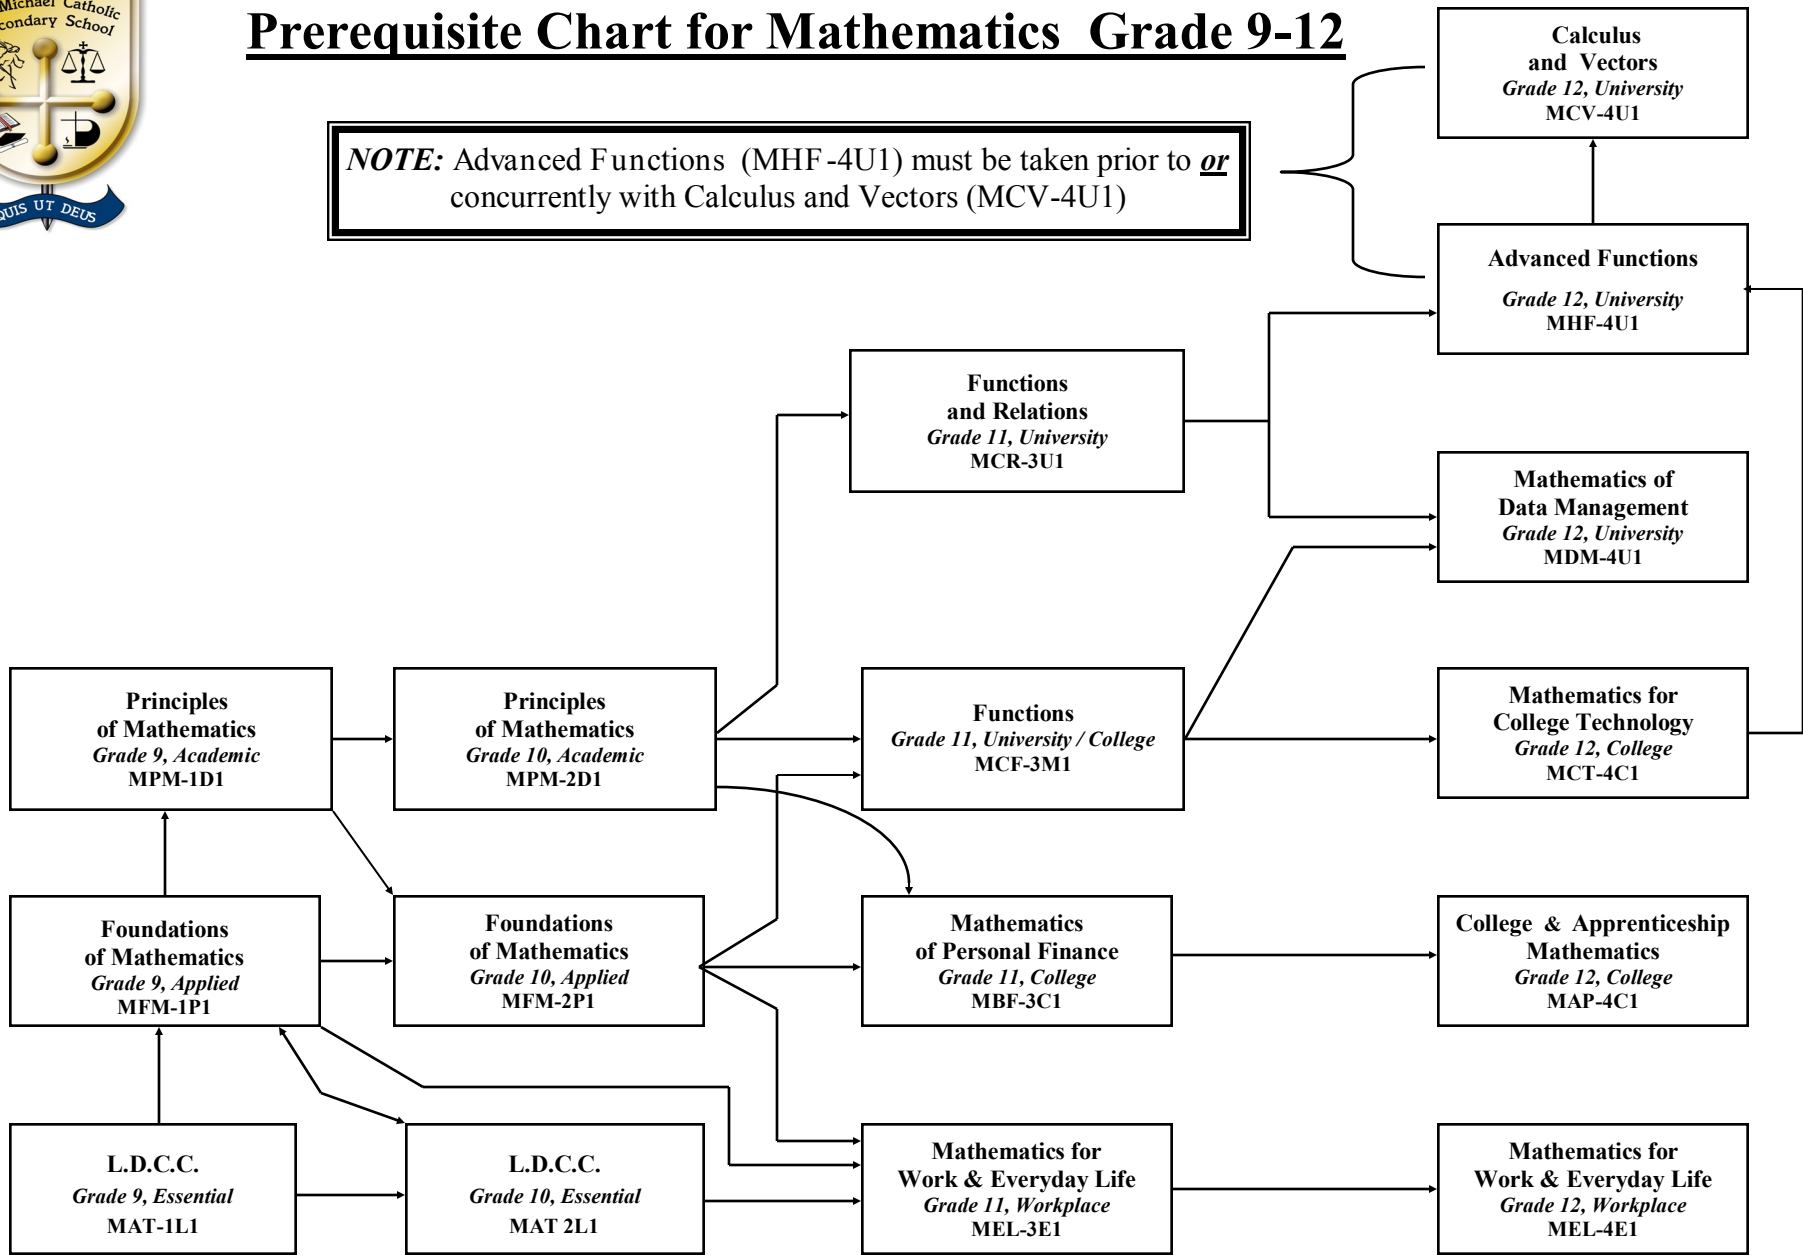

St. Michael Catholic Secondary School

Prerequisite Chart for Mathematics Grade 9-12

NOTE: Advanced Functions (MHF-4U1) must be taken prior to or concurrently with Calculus and Vectors (MCV-4U1)

L.D.C.C.—Locally Developed Compulsory Course