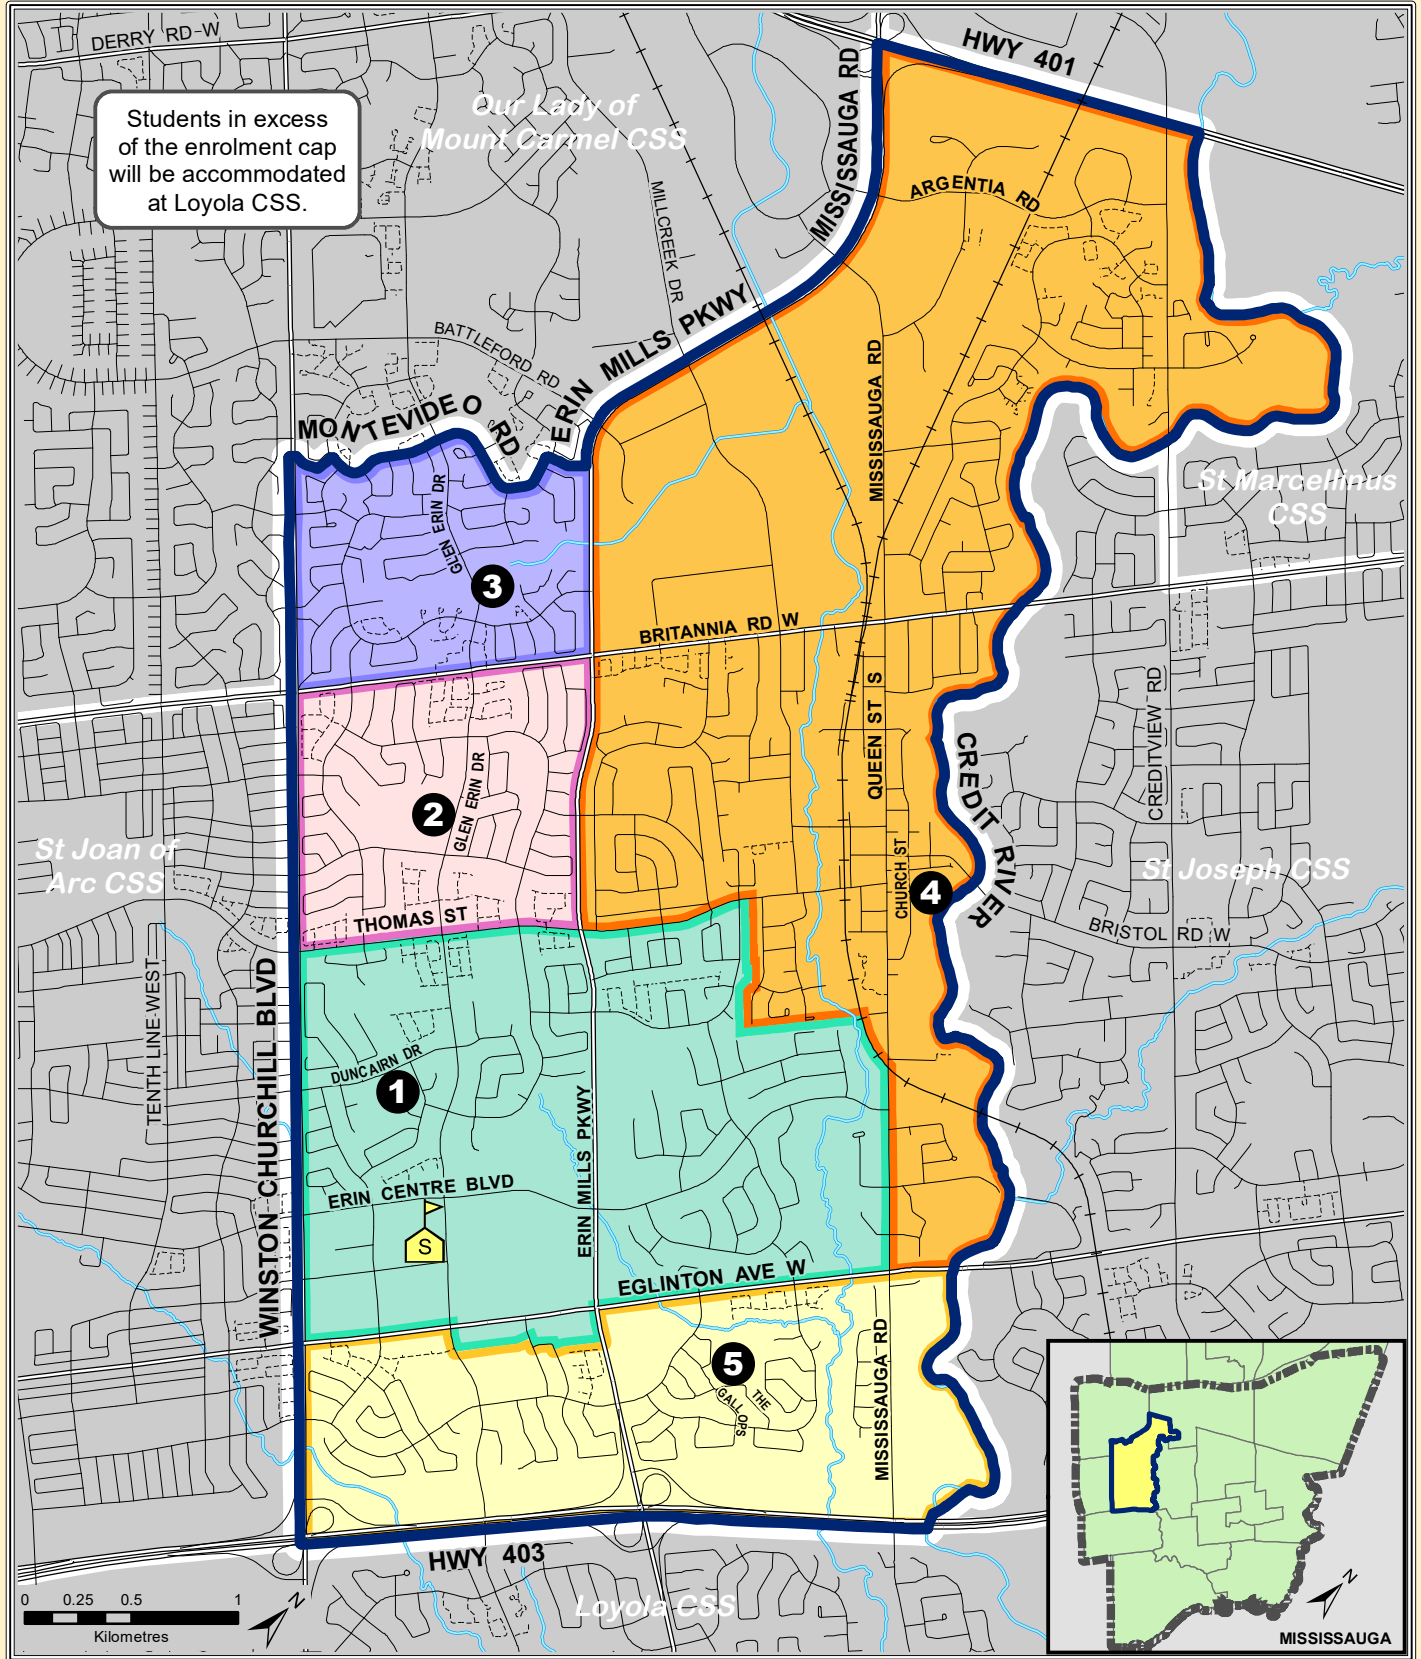

Students in excess of the enrolment cap will be accommodated at Loyola CSS.

- Elementary Feeder Schools:**
1. Divine Mercy CES
 2. Our Lady of Mercy CES
 3. St. Elizabeth Seton CES
 4. St. Joseph CES (Mississauga)
 5. St. Rose of Lima CES
- Secondary Extended French:**
St. Aloysius Gonzaga CSS

 **ST. ALOYSIUS GONZAGA CSS**
2800 Erin Centre Boulevard
Mississauga, ON L5M 6R5
905-820-3900

Grades 9-12
Boundaries Subject to Change

School Information:
Extended French

 Secondary Boundary
 Municipal Boundary